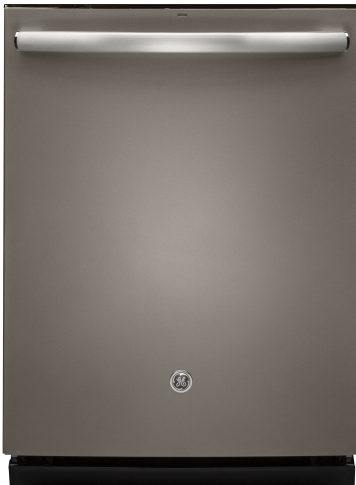

GE® Stainless Steel Interior Dishwasher with Hidden Controls

Model# GDT655SMJES

- Bottle Jets - Clean hard-to-reach areas inside tall items with up to 4 dedicated jets integrated into the upper rack that shower water deep inside for the ultimate clean
- Easy touch adjustable upper rack with 2 Stem Safe shelves - Quickly adjust the upper rack 2 inches up or down to accommodate tall glassware and 10 ½" plates with plenty of room in the bottom rack for large platters and cookie sheets
- Piranha™ hard food disposer with removable filter - To ensure consistently clean items, this stainless steel blade rotates at 3,600 RPM to pulverize food particles and helps to prevent large particles from clogging the wash arms
- Full-extension smooth-glide upper rack - Loading and unloading is smooth and simple with a durable rack that fully extends on ball bearings
- Hidden vent with fan dry - Dishes dry quickly and efficiently with a fan that extracts moisture from the interior
- Wash zones - Wash a true half-load in either the upper or lower rack without sacrificing cycles and options available on a full wash
- Lower rack multi-position, fold-down tines - Configure racks to fit your dishes with adjustable loading options including multi-position, fold-down tines
- Floor Protect - Uncommon leaks can be easily detected and contained