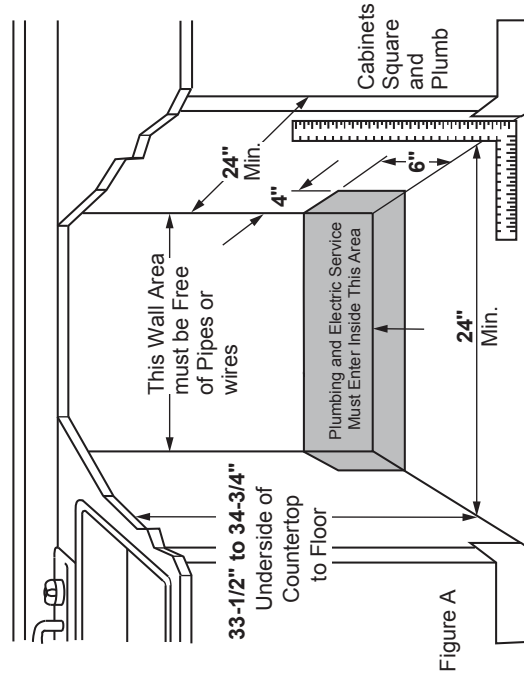

GDT655SGJ/SMJ/SSJ/SBL

GE Appliances Stainless Steel Interior Dishwasher with Hidden Controls

DIMENSIONS AND INSTALLATION INFORMATION (IN INCHES)

ELECTRICAL RATING	
Voltage AC.....	120
Hertz.....	60
Total connected load amperage.....	7.2
Calrod® heater watts max.....	415/800

For use on adequately wired 120-volt, 15-amp circuit having 2-wire service with a separate ground wire. This appliance must be grounded for safe operation.

INSTALLATION INFORMATION: Before installing, consult installation instructions packed with product for current dimensional data.