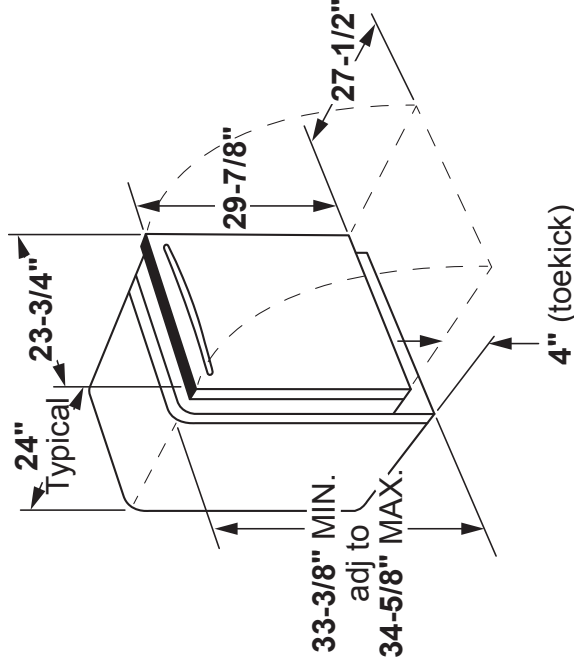

GDT655SGJ/SMJ/SSJ/SBL

GE Appliances Stainless Steel Interior Dishwasher with Hidden Controls

DIMENSIONS AND INSTALLATION INFORMATION (IN INCHES)

ELECTRICAL RATING	
Voltage AC.....	120
Hertz.....	60
Total connected load amperage.....	7.2
Calrod® heater watts max.....	415/800

For use on adequately wired 120-volt, 15-amp circuit having 2-wire service with a separate ground wire. This appliance must be grounded for safe operation.

INSTALLATION INFORMATION: Before installing, consult installation instructions packed with product for current dimensional data.