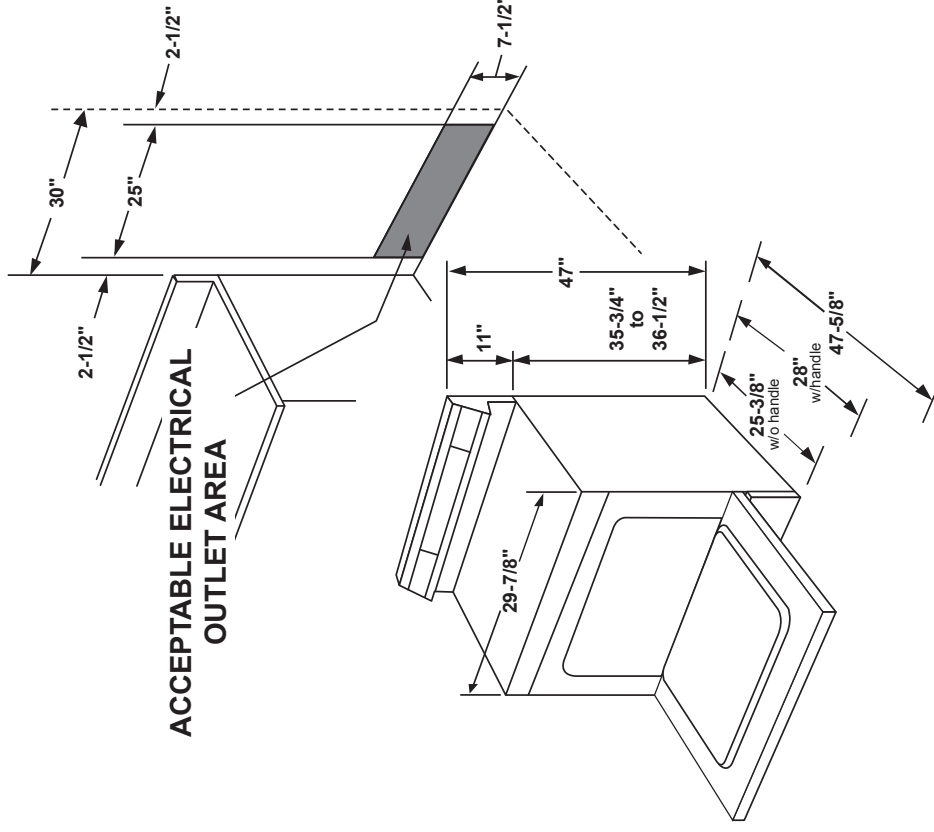

JB750DJ/EJ/BJ/FJ

GE® 30" Free-Standing Electric Convection Range

DIMENSIONS AND INSTALLATION INFORMATION (IN INCHES)

RECEPTACLE LOCATIONS

Locally approved flexible service cord or conduit must be used because terminals are not accessible after range installation. See shaded area in drawing for location of electrical outlet box. Recommended outlet locations allow range to be installed directly against wall.

NOTE: This appliance has been approved for 0" spacing to adjacent surfaces above the cooktop. However, a 6" minimum spacing to surfaces less than 15" above the cooktop and adjacent cabinet is recommended to reduce exposure to steam, grease splatter and heat.

INSTALLATION INFORMATION: Before installing, consult installation instructions for current dimensional data and additional requirements.

KW Rating	
240V	13.4
208V	10.1
Breaker Size	
240V	40 Amps†
208V	40 Amps†

†NOTE: Check local codes for required breaker size.

For answers to your Monogram, GE Café™ Series, GE Profile™ Series or GE Appliances product questions, visit our website at geappliances.com or call GE Answer Center® Service, 800.626.2000.

Listed by
Underwriters
Laboratories

Specification Revised 8/17