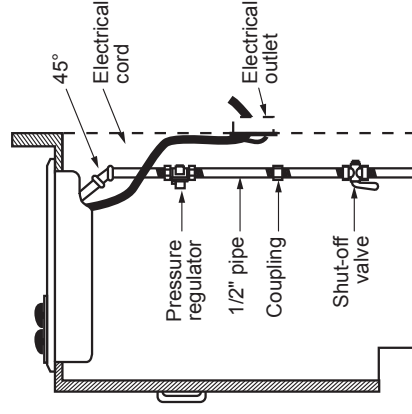

NOTE: If installing with a GE Profile™ Telescopic Downdraft System, consult both cooktop and downdraft installation instructions packed with product before installing. Cooktop gas/electric supply may need to be re-routed to install downdraft.

ELECTRICAL RATING: 120V, 60Hz, 5A

INSTALLATION WITH SINGLE WALL OVEN INFORMATION:

30" Gas Cooktops are approved for use over select GE 27" and 30" Wall Ovens and Warming Drawers. 30" and 36" Gas cooktops are approved for use over select 30" Wall Ovens and Warming Drawers. Refer to cooktop and wall oven/warming drawer installation instructions packed with product for current dimensional data.

INSTALLATION INFORMATION: Before installing, consult installation instructions, packed with product, for current dimensional data.

Gas Connection

Dimension and installation information are shown in inches.
*Allow 5-3/4" depth at rear for electrical and gas connections