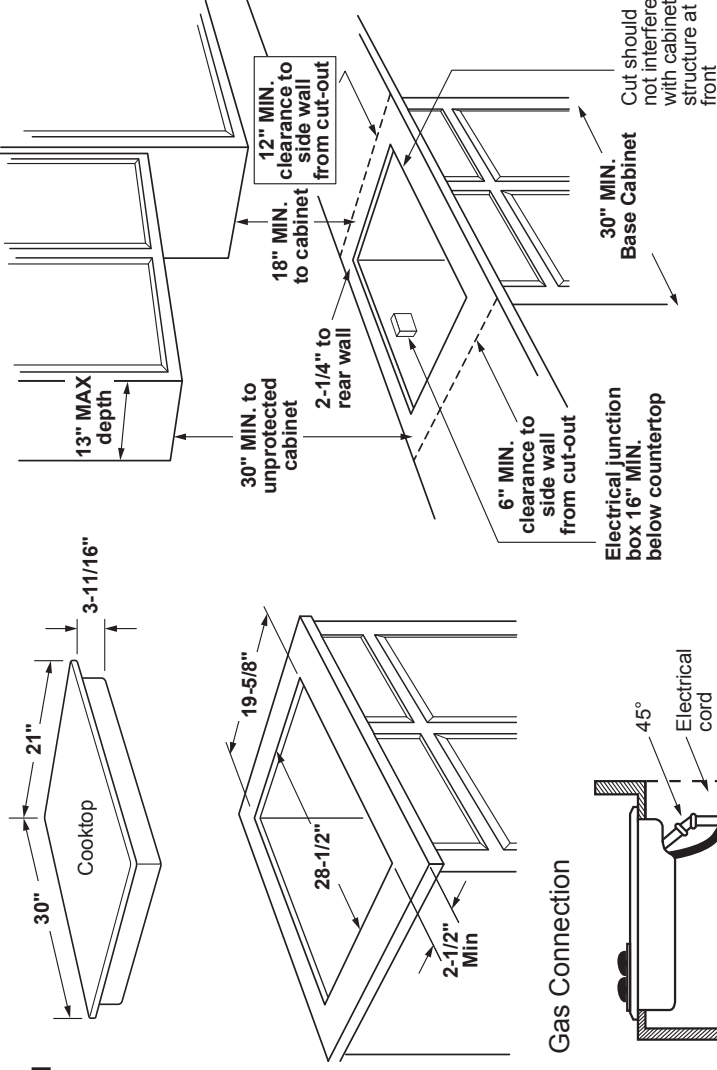

JGP3030DL/SL

GE® 30" Built-In Gas Cooktop

DIMENSIONS AND INSTALLATION INFORMATION

AGA REQUIREMENT: All gas cooktop models require 7/16" free area below cooktop height to combustible material. Requires 18" minimum from countertop to adjacent overhead cabinets.

NOTE: If installing with a GE Profile™ Telescopic Downdraft System, consult both cooktop and downdraft installation instructions packed with product before installing. Cooktop gas/electric supply may need to be re-routed to install downdraft.

ELECTRICAL RATING: 120V, 60Hz, 5A

INSTALLATION WITH SINGLE WALL OVEN INFORMATION:

30" Gas Cooktops are approved for use over select GE 27" and 30" Wall Ovens and Warming Drawers. 30" and 36" Gas cooktops are approved for use over select 30" Wall Ovens and Warming Drawers. Refer to cooktop and wall oven/warming drawer installation instructions packed with product for current dimensional data.

INSTALLATION INFORMATION: Before installing, consult installation instructions, packed with product, for current dimensional data.

Gas Connection

Dimension and installation information are shown in inches.
*Allow 5-3/4" depth at rear for electrical and gas connections