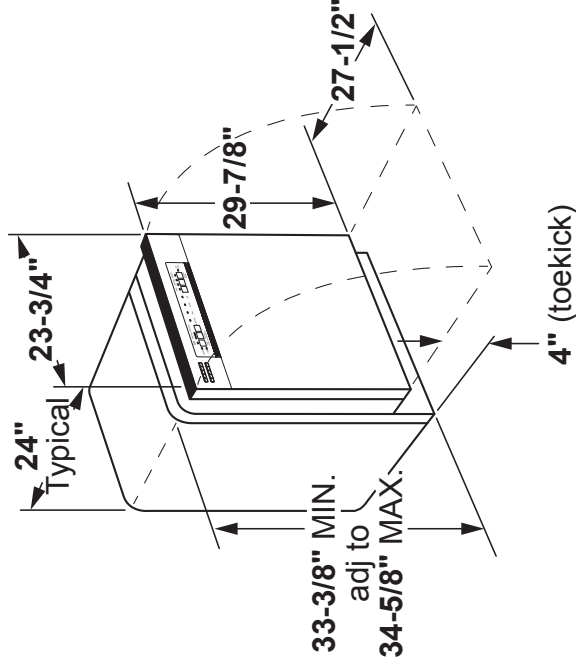

GDF530PGM/PSM/PMM

GE® Dishwasher with Front Controls

DIMENSIONS AND INSTALLATION INFORMATION (IN INCHES)

ELECTRICAL RATING

Voltage AC.....	120
Hertz.....	60
Total connected load amperage.....	7.1
Calrod® heater watts max.....	800/500

For use on adequately wired 120-volt, 15-amp circuit having 2-wire service with a separate ground wire. This appliance must be grounded for safe operation.

INSTALLATION INFORMATION: Before installing, consult installation instructions packed with product for current dimensional data.