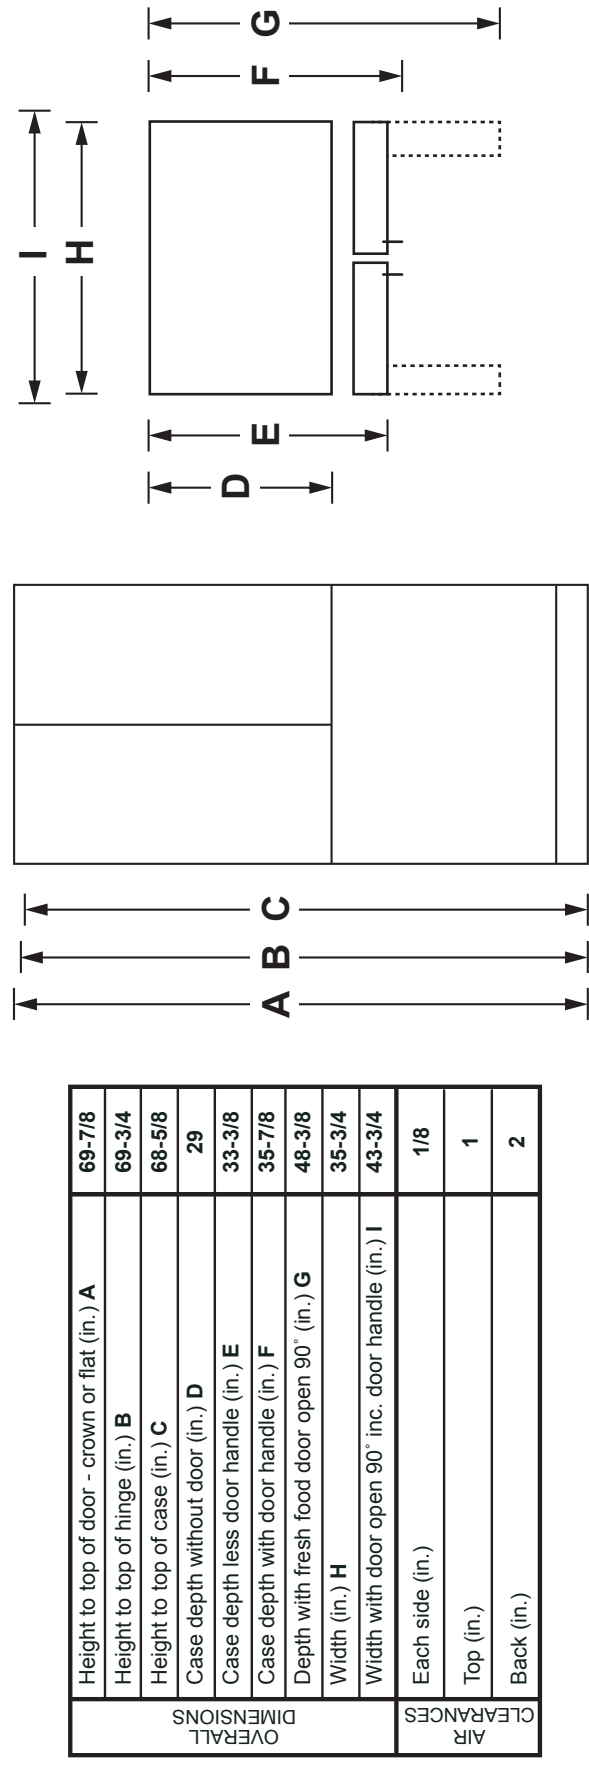

GNE27JGM/JMM/JSM

GE® ENERGY STAR® 27.0 Cu. Ft. French-Door Refrigerator

DIMENSIONS AND INSTALLATION INFORMATION (IN INCHES)

For answers to your Monogram, GE Café™ Series, GE Profile™ Series or GE Appliances product questions, visit our website at geappliances.com or call GE Answer Center® Service, 800.626.2000.

FEATURES AND BENEFITS

27.0 cu. ft. capacity – The largest capacity from GE Appliances includes three full-width shelves and lots of extra space for storing all your favorite foods

Internal water dispenser uses XWF replacement filter – Delivers filtered water with one touch

Full-width deli drawer – Allows party trays and larger items to fit easily and remain at the ideal temperature

Quick Space shelf – Quickly slides out of the way to make room for tall items

Turbo Cool setting – An extra boost of cold air restores interior to set temperature for optimum food freshness