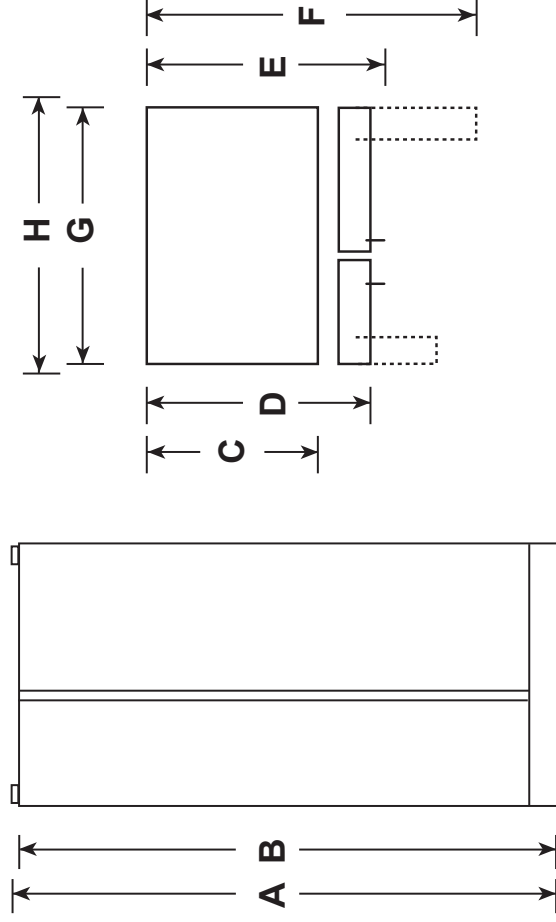

GZS22IBN/1EN/1MN/1YN

GE® 21.8 Cu. Ft. Counter-Depth Side-By-Side Refrigerator

DIMENSIONS AND INSTALLATION INFORMATION (IN INCHES)

OVERALL DIMENSIONS	Height to top of hinge (in.) A	69-1/2
	Height to top of case (in.) B	69
	Case depth without door (in.) C	24
	Case depth less door handle (in.) D	28-3/4
	Case depth with door handle (in.) E	30-3/4
	Depth with fresh food door open 90° (in.) F	46-1/2
	Width (in.) G	35-3/4
AIR CLEARANCES	Width with door open 90° with door handle (in.) H	42-1/4
	Each side (in.)	1/8
	Top (in.)	1
	Back (in.)	2

†Water hook-up fits in back air clearance when calculating installation depth.

If installed against a wall, allow clearance of 10-3/4" on freezer side to remove bin.

Clearance required to remove fresh food full-size pan without disassembling is 15".