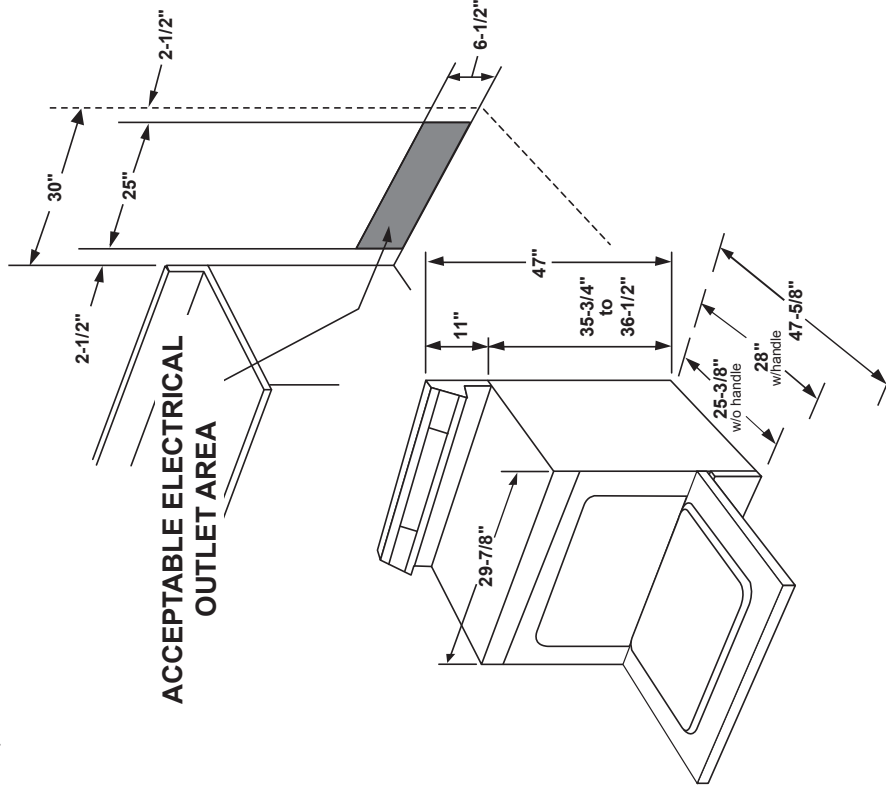

JB750SJ

GE® 30" Free-Standing Electric Convection Range

DIMENSIONS AND INSTALLATION INFORMATION (IN INCHES)

RECEPTACLE LOCATIONS: Locally approved flexible service cord or conduit must be used because terminals are not accessible after range installation. See shaded area in drawing for location of electrical outlet box. Recommended outlet locations allow range to be installed directly against wall.

NOTE: This appliance has been approved for 0" spacing to adjacent surfaces above the cooktop. However, a 6" minimum spacing to surfaces less than 15" above the cooktop and adjacent cabinet is recommended to reduce exposure to steam, grease splatter and heat.

INSTALLATION INFORMATION: Before installing, consult installation instructions for current dimensional data and additional requirements.

KW RATING	
240V	13.4
208V	10.1
BREAKER SIZE	
240V	40 Amps[†]
208V	40 Amps[†]

NOTE: Check local codes for required breaker size.

For answers to your Monogram, GE Café™ Series, GE Profile™ Series or GE Appliances product questions, visit our website at geappliances.com or call GE Answer Center® Service, 800.626.2000.

Specification Revised 6/18