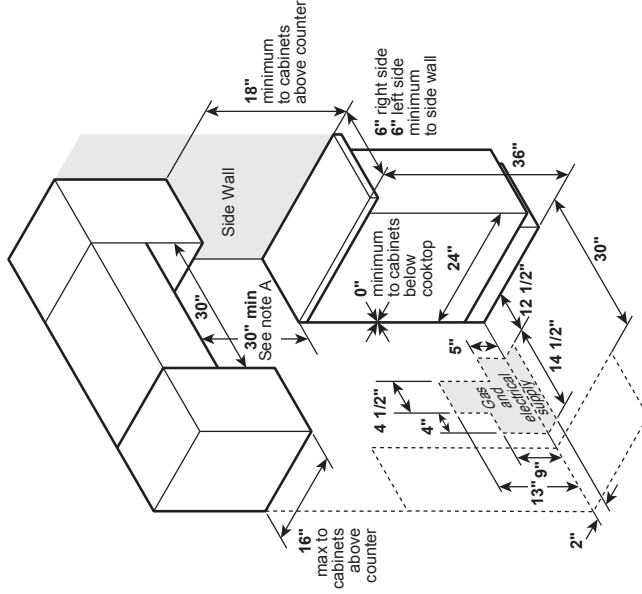

GAS PIPE AND ELECTRICAL OUTLET LOCATIONS

Note A: 30" Minimum to bare cabinet, see installation instructions heights less than 30"

Specification Revised B/19