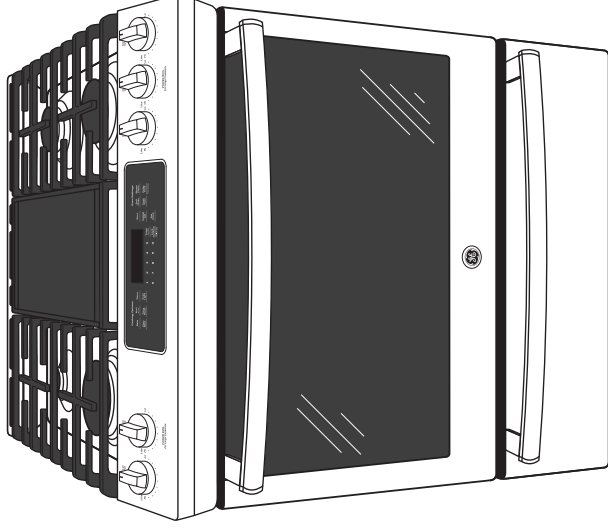

JGS760BEL/DEL/EEL/SEL/YEL GE® 30" Slide-In Front Control Convection Gas Range

FEATURES AND BENEFITS

Edge-to-edge cooktop – A large, continuous cooking surface gives you extra room for pots and pans of all sizes and lets cookware move easily from burner to burner

Extra-large, integrated, non-stick griddle – Cook up to six grilled cheeses at once on the industry's largest integrated griddle

18,000 BTU Power Boil burner – Prepare your favorite pasta dishes faster by boiling water in less time

Gas convection – Evenly bake foods like roasts and cookies with this helpful feature that uses a fan to circulate heated air

Self-clean with Steam Clean option – Clean your oven the way you want

Smooth-glide storage drawer – Drawer opens and closes easily for instant access and extra storage

10,000 BTU oval burner – Large oval fifth burner is ideal for griddle or odd-size cookware

Heavy duty, dishwasher safe grates – Easily and safely clean grates in the dishwasher or place in the bottom of the self-clean oven

Precise Simmer burner – Delicate foods don't burn with low, even heat

Model JGS760BELTS – Black stainless

Model JGS760DELBB – Black on black

Model JGS760DELWW – White on white

Model JGS760EELS – Slate

Model JGS760SELSS – Stainless steel

Model JGS760YELFS – Fingerprint Resistant Stainless Steel

GUARANTEED FIT

Replace your old 30" free-standing range with a new 30" slide-in model. GE slide-in ranges are guaranteed for an exact fit or GE Appliances will pay up to $300 toward modifications.

Visit geappliances.com for more info