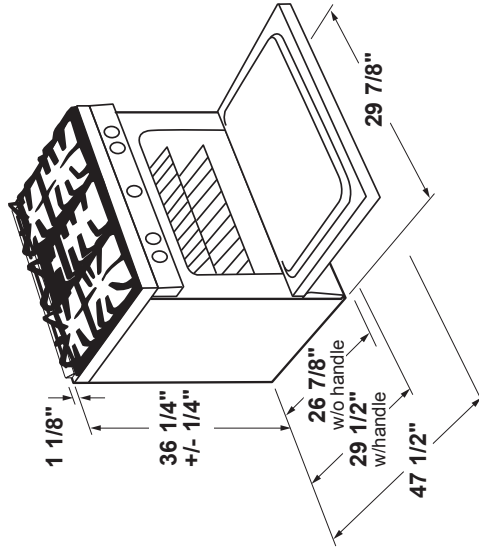

JGS760BEL/DEL/EEL/SEL/YEL

GE® 30" Slide-In Front Control Convection Gas Range

DIMENSIONS AND INSTALLATION INFORMATION (IN INCHES)

NOTE: Door handle protrudes 3" from door face. Cabinets and drawers on adjacent 45° and 90° walls should be placed to avoid interference with the handle.

NOTE: Cabinets installed adjacent to slide-in ranges must have an adhesion spec of at least 194° temperature rating.

INSTALLATION INFORMATION: Before installing, consult installation instructions packed with product for current dimensional data.

For all installations, install the required rear trim to back of range with 4 screws provided.

For answers to your Monogram, GE Cof®, Series, GE Profile™ Series or GE Appliances product questions, visit our website at geappliances.com or call GE Answer Center® Service, 800.626.2000.