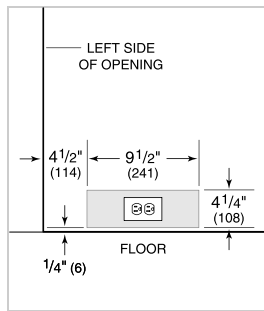

PRODUCT SPECIFICATIONS

Model	IC-24FI
Dimensions	24"W x 84"H x 24"D
Door Clearance	22 1/2"
Weight	355 lbs
Freezer Capacity	12.3 cu. ft.
Electrical Supply	115 VAC, 60 Hz
Electrical Service	15 amp dedicated circuit
Plumbing Supply	1/4" OD copper, braided stainless steel or PEX tubing
Plumbing Pressure	35-120 psi

ELECTRICAL

PLUMBING