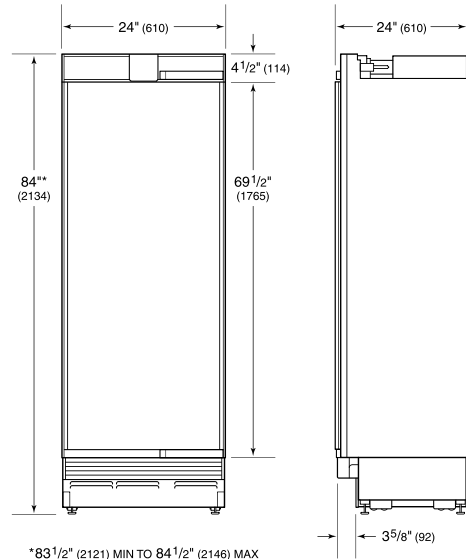

DIMENSIONS