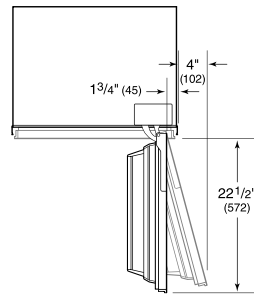

DIMENSIONS