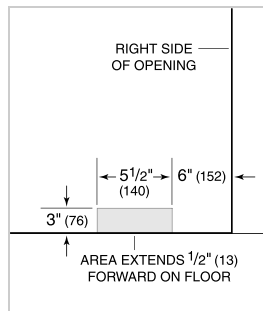

PRODUCT SPECIFICATIONS

Model	IC-24FI
Dimensions	24"W x 84"H x 24"D
Door Clearance	22 1/2"
Weight	355 lbs
Freezer Capacity	12.3 cu. ft.
Electrical Supply	115 VAC, 60 Hz
Electrical Service	15 amp dedicated circuit
Plumbing Supply	1/4" OD copper, braided stainless steel or PEX tubing
Plumbing Pressure	35-120 psi

ELECTRICAL

PLUMBING