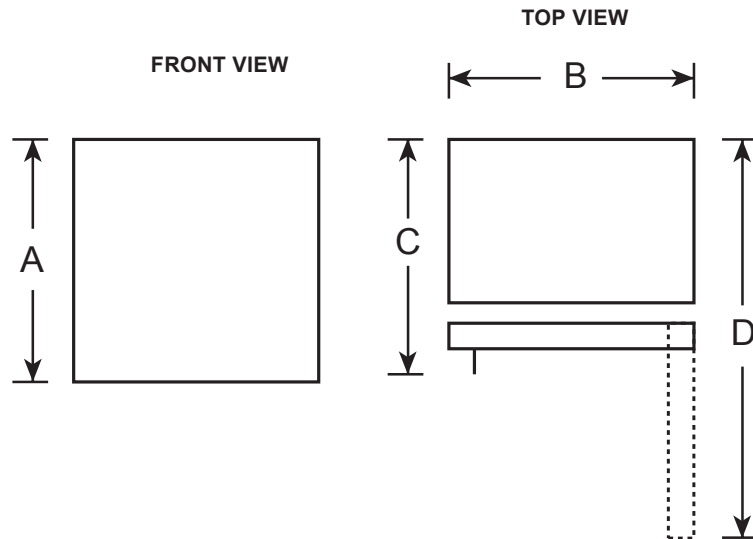

PWS06DSP/BP

GE Profile™ Wine Center

DIMENSIONS AND INSTALLATION INFORMATION (IN INCHES)

OVERALL DIMENSIONS	Height (in.) A	33-3/4
	Width (in.) B	23-2/5
	Depth with handle (in.) C	25
	Depth with door open 90° (in.) D	45-1/4
AIR CLEARANCES	Each side (in.)	0
	Top (in.)	0
	Back (in.)	0

FEATURES AND BENEFITS

Total Capacity: 4.8 Cu. Ft.

Capacity: 44 Wine Bottles

ADA Compliant: Yes

Energy Star: No

BI capable: Yes

Door Type: Glass

Reversible Door: No