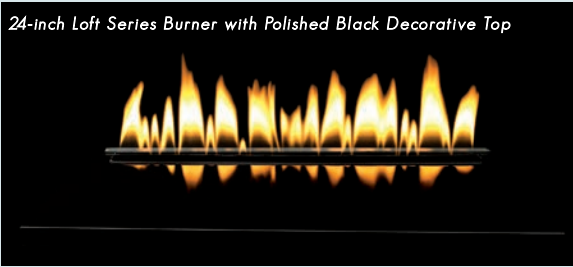

24-inch Loft Series Burner with Stainless Steel Decorative Top

Empire also offers three styles of decorative glass to conceal the burner and create the illusion of flame floating above a reflective field. All of the glass starts as tempered panes that are shattered, screened for the proper particle size, and tumbled to minimize sharp edges.