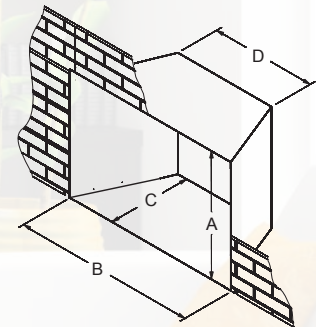

Minimum Fireplace Opening Dimensions*

	VFL20IN	VFL28IN
A	19 1/4	22 1/4
B	26 3/4	30 3/4
C	12 3/4	14 1/4
D	15 3/4	19

*All measurements in inches and are approximate. Read and follow the framing dimensions in the owners manual supplied with your Empire product.

Proven Vent-Free Technology

At 99.9 percent efficient, your vent-free Loft Series Burner makes a great supplemental heat source for your home. Every Loft burner includes a built-in Oxygen Depletion Sensor that continuously monitors room air and shuts off gas to the system well before oxygen drops to an unsafe level. Vent-free technology has an unmatched record of providing safe, reliable heating for more than 40 years.

Zone heating with a vent-free system allows you to efficiently heat the rooms you use most and turn down the thermostat on your central furnace. This saves energy and money - up to 30 percent in a typical installation.