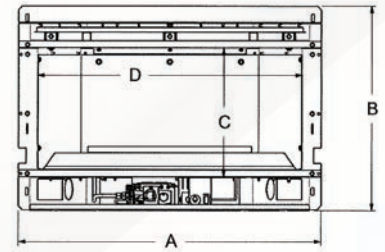

Loft Series Vent-Free Fireplace Dimensions*

	VFL20IN	VFL28IN
A	29 1/4	32 1/4
B	19 3/4	22 3/4
C	12 7/16	15 7/16
D	25 5/8	28 1/2
E	16 3/16	17 13/16
F	13 9/16	15
G	25 3/4	29 1/2
H	18 1/8	21 1/8
I	15/16	15/16
J	13 1/2	15
K	1 5/8	1 5/8

Minimum Fireplace Opening Dimensions*

	VFL20IN	VFL28IN
A	19 1/4	22 1/4
B	26 3/4	30 3/4
C	12 3/4	14 1/4
D	15 3/4	19

*All measurements in inches and are approximate. Read and follow the framing dimensions in the owners manual supplied with your Empire product.

Proven Vent-Free Technology

At 99.9 percent efficient, your vent-free Loft Series Burner makes a great supplemental heat source for your home. Every Loft burner includes a built-in Oxygen Depletion Sensor that continuously monitors room air and shuts off gas to the system well before oxygen drops to an unsafe level. Vent-free technology has an unmatched record of providing safe, reliable heating for more than 40 years.

Zone heating with a vent-free system allows you to efficiently heat the rooms you use most and turn down the thermostat on your central furnace. This saves energy and money - up to 30 percent in a typical installation.