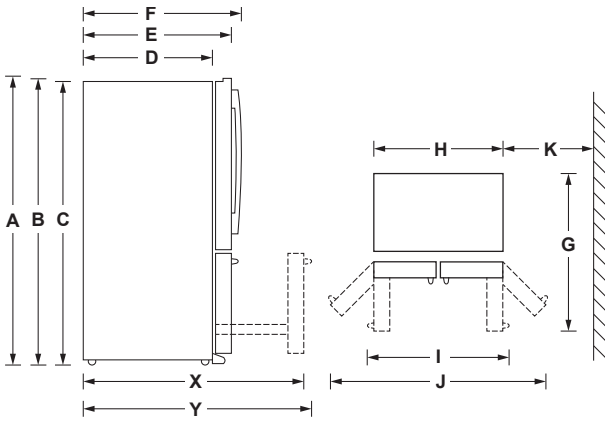

## WEIGHTS & DIMENSIONS

Overall depth	31-1/4 in.
Overall height	69-7/8 in.
Overall width	35-3/4 in.
Case depth without door	24-3/8 in.
Depth with door open 90°	43-3/8 in.
Depth without handle	28-3/4 in.
Height to top of case	69 in.
Width with door open 90° including handle	44-3/4 in.
Approximate shipping weight	363 lb.
Net weight	333 lb.

## DIMENSIONS

Height to top of door (in.) A	70-1/2
Height to top of hinge (in.) B	69-7/8
Height to top of case (in.) C	69
Case depth without door (in.) D	24-3/8
Case depth less door handle (in.) E	28-3/4
Case depth with door handle (in.) F	31-1/4
Depth with fresh food door open 90° (in.) G	43-3/8
Width (in.) H	35-3/4
Width with door open 90° with door handle (in.) I	44-3/4
Width with doors open fully (in.) J	61-5/8
Min distance between side of case and wall, in either direction, to allow doors to open fully (in.) K	13-1/8
Depth with FZ door completely open (w/o handle) (in.) X	44-1/4
Depth with FZ door completely open (w/ handle) (in.) Y	46-3/4