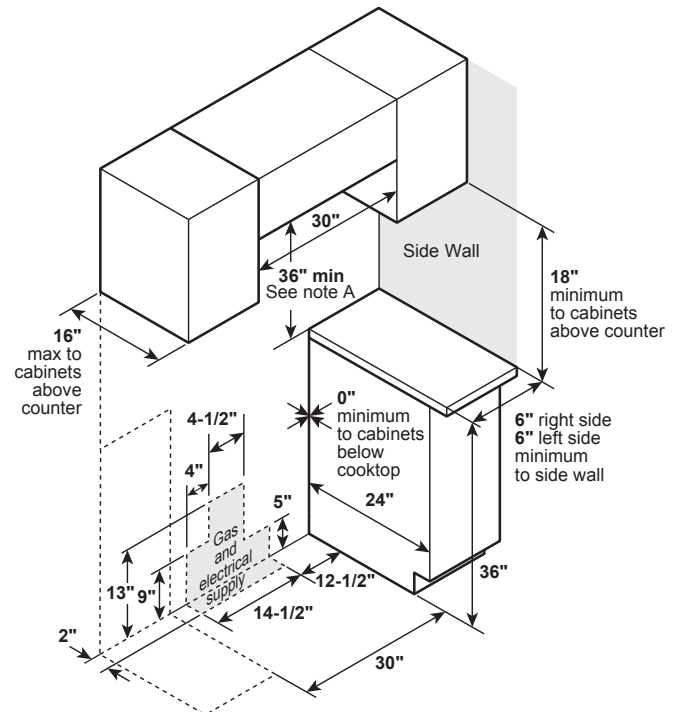

WEIGHTS & DIMENSIONS

Depth with Door Open	47-1/2 in
Approximate Shipping Weight	244 lb
Net Weight	224 lb
Height to Top of Rear Vent Trim	37-3/8 in
Overall Height	37-3/8 in
Height to Cooking Surface (in.)	36-1/4 +/- 1/4
Overall Width	29-7/8 in
Cabinet Width	30 in
Overall Depth	29-1/2 in
Depth Without Handle	26-7/8 in
Oven Interior Dimensions (W x H x D) (in.)	24 x 19-1/2 x 20-5/8

For all installations, install the required rear trim to back of range with 4 screws provided.

Note A: 36" Minimum to bare cabinet, see installation instructions for heights less than 36"

ADDITIONAL ACCESSORIES