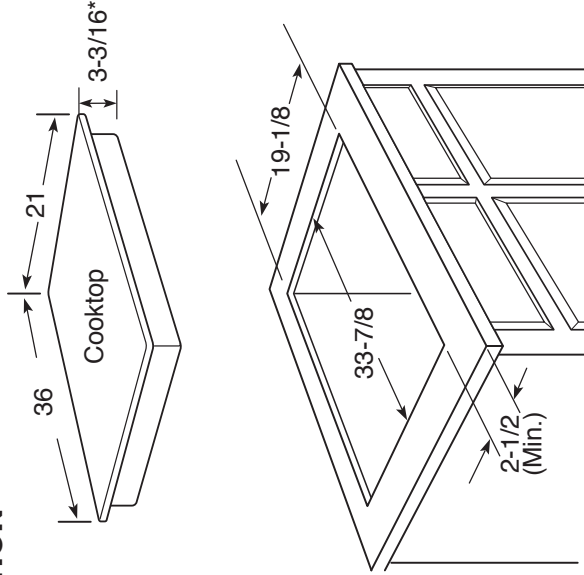

PGP966SET

GE Profile™ Series 36" Built-In Gas Cooktop

DIMENSIONS AND INSTALLATION INFORMATION

AGA REQUIREMENT: All gas cooktop models require 7/16" free area below cooktop height to combustible material. Requires 18" minimum from countertop to adjacent overhead cabinets.

NOTE: If installing with a GE Profile™ Telescopic Downdraft System, consult both cooktop and downdraft installation instructions packed with product before installing. Cooktop gas/electric supply may need to be re-routed to install downdraft.

ELECTRICAL RATING: 120V, 60Hz, 5A

INSTALLATION WITH SINGLE WALL OVEN INFORMATION:

30" Gas Cooktops are approved for use over select GE 27" and 30" Wall Ovens and Warming Drawers. 30" and 36" Gas cooktops are approved for use over 30" Wall Ovens and Warming Drawers. Refer to cooktop and wall oven/warming drawer installation instructions packed with product for current dimensional data.

INSTALLATION INFORMATION: Before installing, consult installation instructions, packed with product, for current dimensional data.