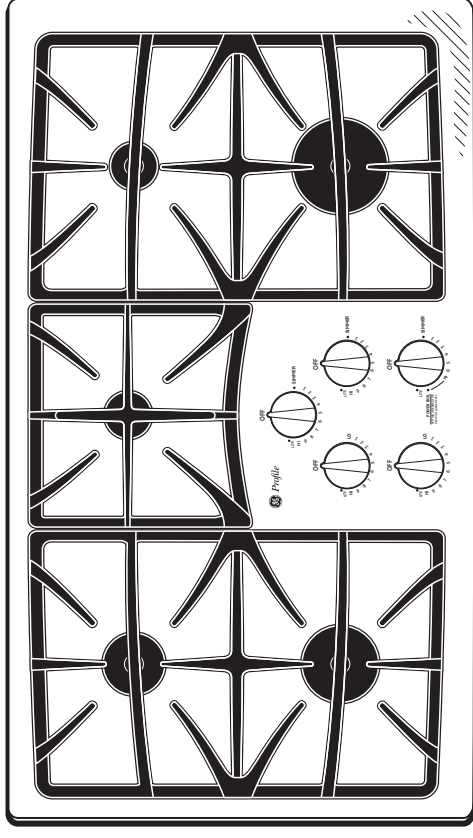

PGP966SET

GE Profile™ Series 36" Built-In Gas Cooktop

FEATURES AND BENEFITS

- Deep-recessed cooktop - Deep-recessed cooktop contains spills in one area that's easy to wipe clean
- Sealed cooktop burners - Burner elements are sealed to the cooktop to keep foods and liquid contained on the cooktop, making cleaning painless
- Power Boil 15,000 BTU burner - This powerful element instantly supplies the intense heat need for boiling, sautéing and stir frying
- Precise Simmer burner - Allows for low, even heat distribution that is ideal for delicate foods and sauces
- Matte Deluxe-Cast Grates - Durable cast-iron offers lasting performance
- Dishwasher-Safe Grates and Knobs - Feature durable construction for worry-free, effortless cleaning and maintenance
- Model PGP966SETSS - Stainless steel

GUARANTEED FIT

Replacing a similar cooktop from GE or another brand? GE cooktops are guaranteed for an exact fit to make replacement easy

Visit geappliances.com for more info