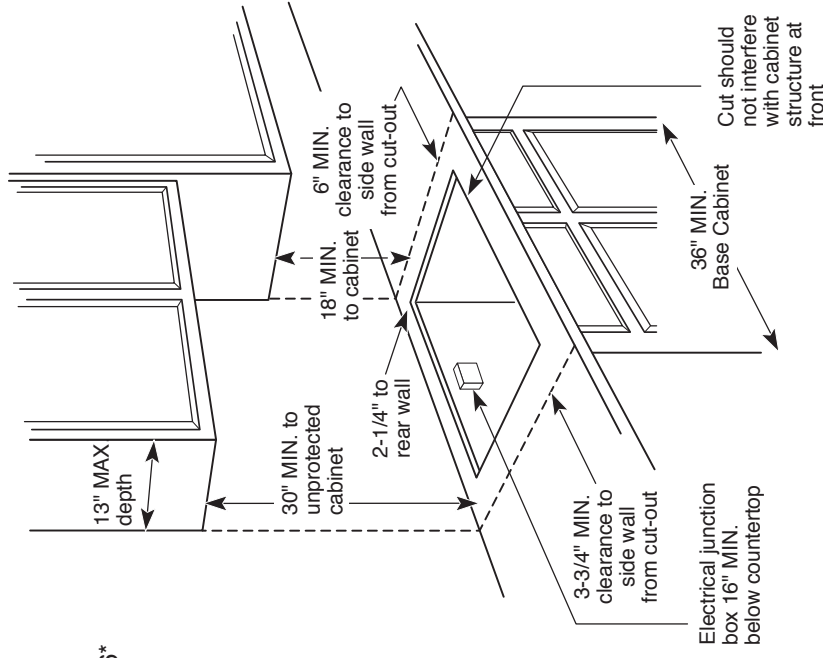

PGP966SET

GE Profile™ Series 36" Built-In Gas Cooktop

DIMENSIONS AND INSTALLATION INFORMATION

AGA REQUIREMENT: All gas cooktop models require 7/16" free area below cooktop height to combustible material. Requires 18" minimum from countertop to adjacent overhead cabinets.

NOTE: If installing with a GE Profile™ Telescopic Downdraft System, consult both cooktop and downdraft installation instructions packed with product before installing. Cooktop gas/electric supply may need to be re-routed to install downdraft.

ELECTRICAL RATING: 120V, 60Hz, 5A

INSTALLATION WITH SINGLE WALL OVEN INFORMATION:

30" Gas Cooktops are approved for use over select GE 27" and 30" Wall Ovens and Warming Drawers. 30" and 36" Gas cooktops are approved for use over 30" Wall Ovens and Warming Drawers. Refer to cooktop and wall oven/warming drawer installation instructions packed with product for current dimensional data.

INSTALLATION INFORMATION: Before installing, consult installation instructions, packed with product, for current dimensional data.

Gas Connection

Dimension and installation information are shown in inches.