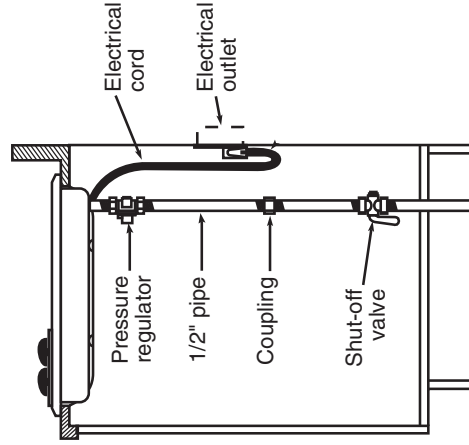

NOTE: If installing with a GE Profile™ Telescopic Downdraft System, consult both cooktop and downdraft installation instructions packed with product before installing. Cooktop gas/electric supply may need to be re-routed to install downdraft.

ELECTRICAL RATING: 120V, 60Hz, 5A

INSTALLATION WITH SINGLE WALL OVEN INFORMATION:

30" Gas Cooktops are approved for use over select GE 27" and 30" Wall Ovens and Warming Drawers. 30" and 36" Gas cooktops are approved for use over 30" Wall Ovens and Warming Drawers. Refer to cooktop and wall oven/warming drawer installation instructions packed with product for current dimensional data.

INSTALLATION INFORMATION: Before installing, consult installation instructions, packed with product, for current dimensional data.

Gas Connection

Dimension and installation information are shown in inches.