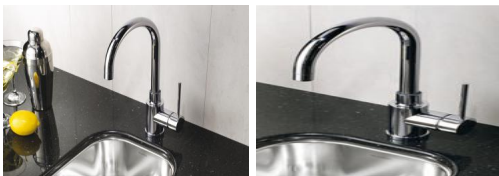

## Product Feature

---

Available Colors

**Polished  
Chrome**

Satin Nickel

Item No. 440953

## Product Features

---

- AB1953 Lead Free Compliant
- Lever handle
- Solid brass body
- Ceramic disk cartridge
- Extra long supply lines
- 2.2 GPM flow rate
- Installation in a 1-3/8" hole
- Limited Lifetime Warranty

## Additional View

---

Sleek, yet sophisticated. Our single-lever bar faucet features a distinctive shepherd's crook spout and slender single-lever handle. Plus, it effortlessly coordinates with our kitchen faucet by the same name.