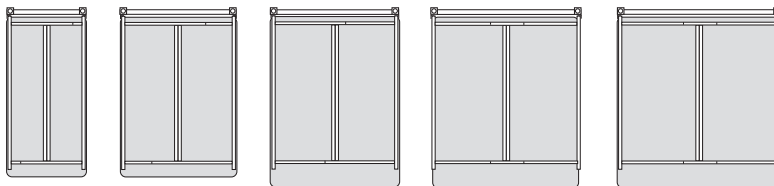

The Monster - Huge Side Rails

- **The Monster features a double beam support in every size.**

The Monster bed frame features oversized **2 inch** hardened steel side rails, 71 inches long, and a 59 inch twin beam steel center support. All sections are double riveted for unparalleled strength.

2" tall side rails!

The Monster Bed Frame

- **Complete support for your mattress.**

With seven points of contact and extended length side rails, the Monster bed frame supports the entire mattress set, giving excellent support.

- **One frame, once in a lifetime purchase.**

The Monster 5 in 1 bed frame is the frame that fits for life, covering the complete spectrum of bedding sizes: Twin, Full, Queen, Cal King and King. All sizes include a twin beam vertical support with 3 glides, creating superior rigid upright bed support.