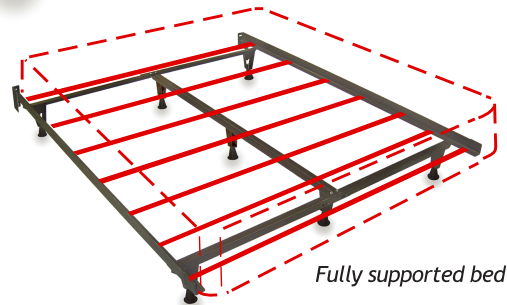

The Monster - Huge Side Rails

- **The Monster features a double beam support in every size.**

The Monster bed frame features oversized **2 inch** hardened steel side rails, 71 inches long, and a 59 inch twin beam steel center support. All sections are double riveted for unparalleled strength.

2" tall side rails!

The Monster Bed Frame

- **Complete support for your mattress.**

With seven points of contact and extended length side rails, the Monster bed frame supports the entire mattress set, giving excellent support.

- **One frame, once in a lifetime purchase.**

The Monster 5 in 1 bed frame is the frame that fits for life, covering the complete spectrum of bedding sizes: Twin, Full, Queen, Cal King and King. All sizes include a twin beam vertical support with 3 glides, creating superior rigid upright bed support.