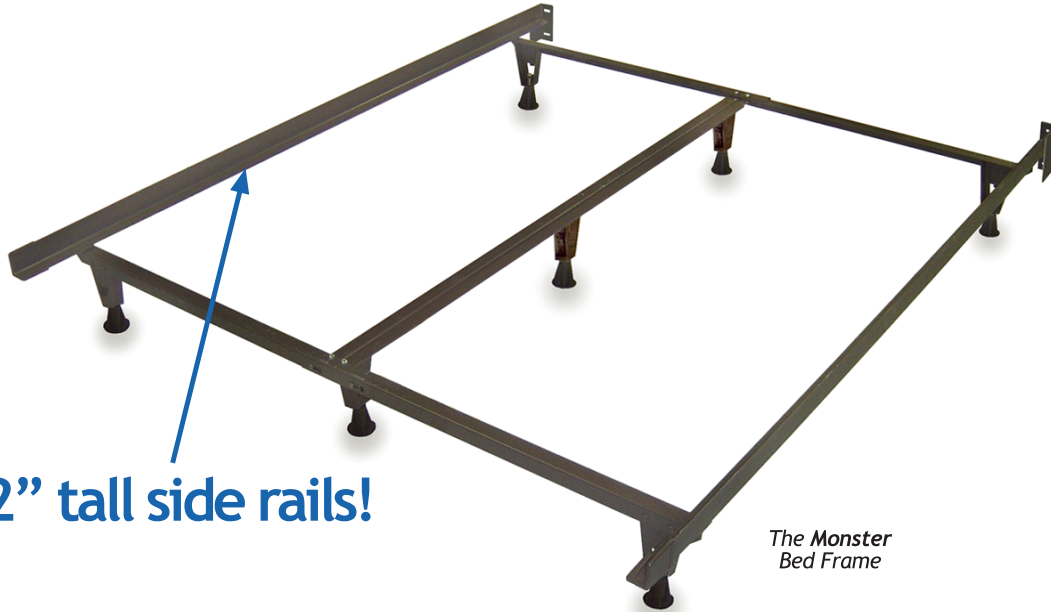

The Monster - Huge Side Rails

- **The Monster features a double beam support in every size.**

The Monster bed frame features oversized **2 inch** hardened steel side rails, 71 inches long, and a 59 inch twin beam steel center support. All sections are double riveted for unparalleled strength.

2" tall side rails!

The Monster Bed Frame

- **Complete support for your mattress.**

With seven points of contact and extended length side rails, the Monster bed frame supports the entire mattress set, giving excellent support.

- **One frame, once in a lifetime purchase.**

The Monster 5 in 1 bed frame is the frame that fits for life, covering the complete spectrum of bedding sizes: Twin, Full, Queen, Cal King and King. All sizes include a twin beam vertical support with 3 glides, creating superior rigid upright bed support.

Twin size bed

Full size bed

Queen size bed

Cal King size bed

King size bed

The Monster

Knickerbocker Bed Frame