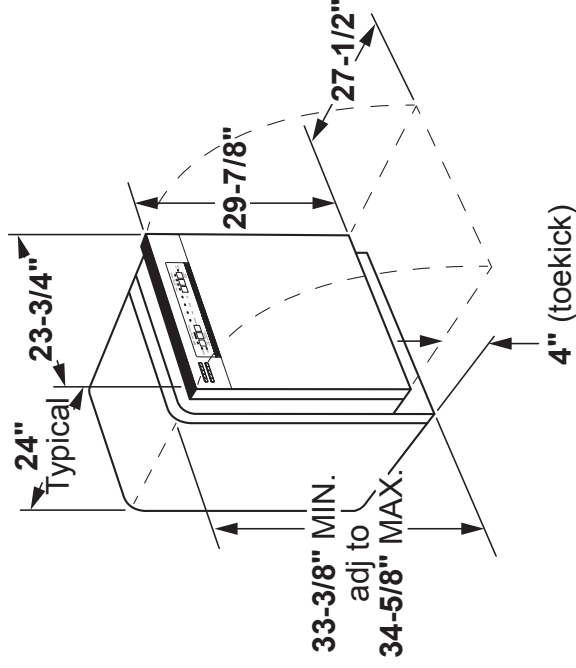

GDF530PGM/PSM/PMM

GE® Dishwasher with Front Controls

DIMENSIONS AND INSTALLATION INFORMATION (IN INCHES)

ELECTRICAL RATING

Voltage AC.....	120
Hertz.....	60
Total connected load amperage.....	7.1
Calrod® heater watts max.....	800/500

For use on adequately wired 120-volt, 15-amp circuit having 2-wire service with a separate ground wire. This appliance must be grounded for safe operation.

INSTALLATION INFORMATION: Before installing, consult installation instructions packed with product for current dimensional data.