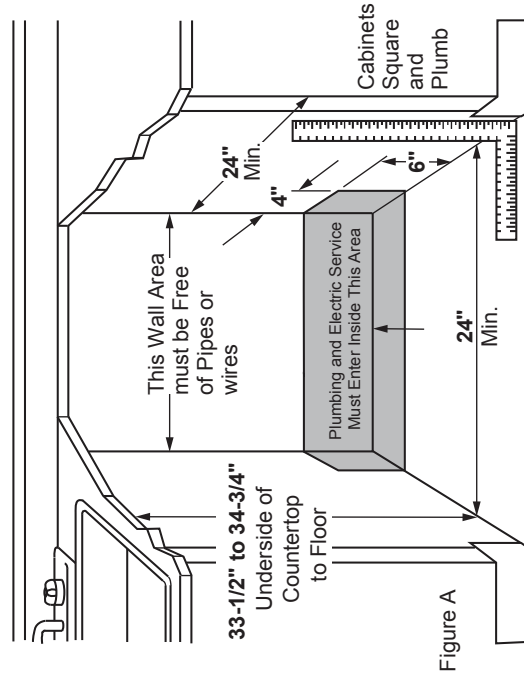

GDF530PGM/PSM/PMM

GE® Dishwasher with Front Controls

DIMENSIONS AND INSTALLATION INFORMATION (IN INCHES)

ELECTRICAL RATING

Voltage AC.....	120
Hertz.....	60
Total connected load amperage.....	7.1
Calrod® heater watts max.....	800/500

For use on adequately wired 120-volt, 15-amp circuit having 2-wire service with a separate ground wire. This appliance must be grounded for safe operation.

INSTALLATION INFORMATION: Before installing, consult installation instructions packed with product for current dimensional data.