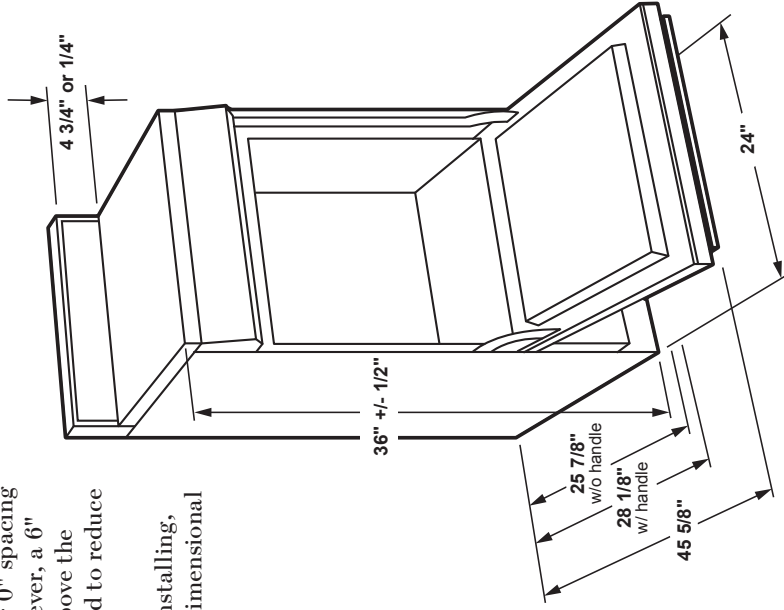

JAS640RMSS

GE® 24" Standard Clean Free-Standing Electric Range

DIMENSIONS AND INSTALLATION INFORMATION (IN INCHES)

RECEPTACLE LOCATIONS

Locally approved flexible service cord or conduit must be used because terminals are not accessible after range installation. See shaded area in drawing for location of electrical outlet box. Recommended outlet locations allow range to be installed directly against wall.

NOTE: This appliance has been approved for 0" spacing to adjacent surfaces above the cooktop. However, a 6" minimum spacing to surfaces less than 15" above the cooktop and adjacent cabinet is recommended to reduce exposure to steam, grease splatter and heat.

INSTALLATION INFORMATION: Before installing, consult installation instructions for current dimensional data and additional requirements.

KW RATING	
240V	12.1
208V	10.5
BREAKER SIZE	
240V	40 Amps*
208V	40 Amps*

*NOTE: Check local codes for required breaker size.