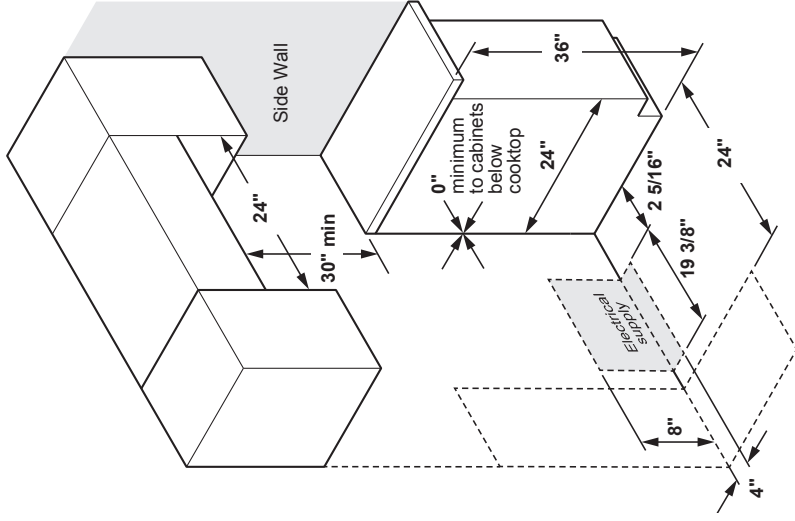

DIMENSIONS AND CLEARANCES (CONT.) ELECTRICAL OUTLET LOCATIONS

For answers to your Monogram, GE Café™ Series, GE Profile™ Series or GE Appliances product questions, visit our website at geappliances.com or call GE Answer Center® Service, 800.626.2000.

Listed by
Underwriters
Laboratories