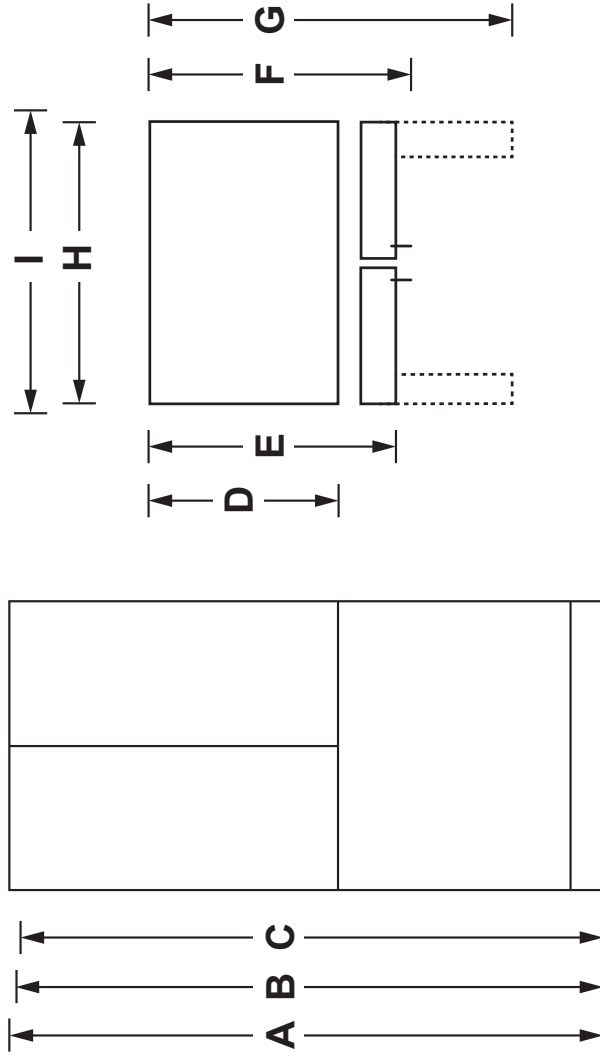

GFE26JBM/JEM/JMM/JSM

GE® ENERGY STAR® 25.6 Cu. Ft. French-Door Refrigerator

DIMENSIONS AND INSTALLATION INFORMATION (IN INCHES)

OVERALL DIMENSIONS	Height to top of door - crown or flat (in.) A	69-7/8
	Height to top of hinge (in.) B	69-3/4
	Height to top of case (in.) C	68-5/8
	Case depth without door (in.) D	29
	Case depth less door handle (in.) E	33-3/8
	Case depth with door handle (in.) F	35-7/8
	Depth with fresh food door open 90° (in.) G	48-3/8
	Width (in.) H	35-3/4
	Width with door open 90° inc. door handle (in.) I	43-3/4
	AIR CLEARANCES	Each side (in.)
Top (in.)		1
Back (in.)		2