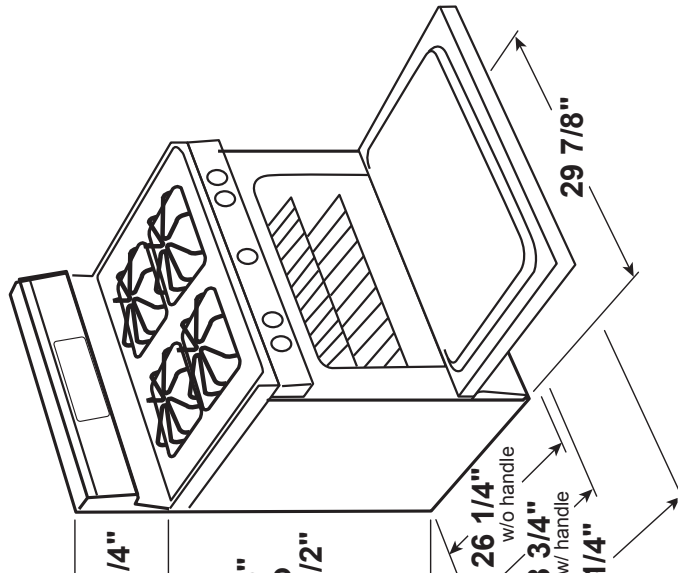

P2B940SEJ

GE Profile™ Series 30" Dual-Fuel Free-Standing Convection Range with Warming Drawer

DIMENSIONS AND INSTALLATION INFORMATION (IN INCHES)

ELECTRICAL RATING: 240V, 60Hz, 30A

INSTALLATION INFORMATION: Before installing, consult installation instructions packed with product for current dimensional data.

For answers to your Monogram®, GE Profile™ Series or GE® Series appliance questions, visit our website at geappliances.com or call GE Answer Center® service, 800.626.2000.