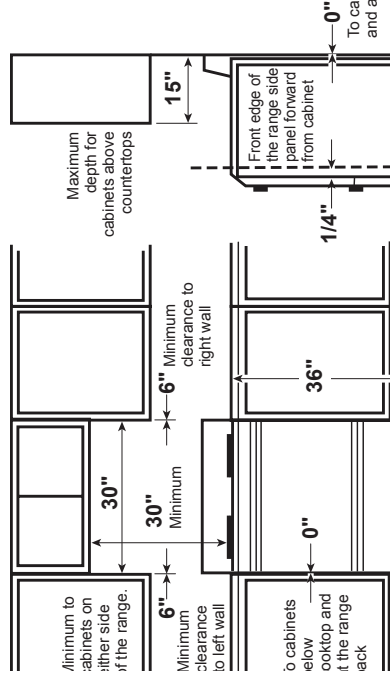

P2B940SEJ

GE Profile™ Series 30" Dual-Fuel Free-Standing Convection Range with Warming Drawer

DIMENSIONS AND INSTALLATION INFORMATION (IN INCHES)

ELECTRICAL RATING: 240V, 60Hz, 30A

INSTALLATION INFORMATION: Before installing, consult installation instructions packed with product for current dimensional data.

For answers to your Monogram®, GE Profile™ Series or GE® Series appliance questions, visit our website at geappliances.com or call GE Answer Center® service, 800.626.2000.