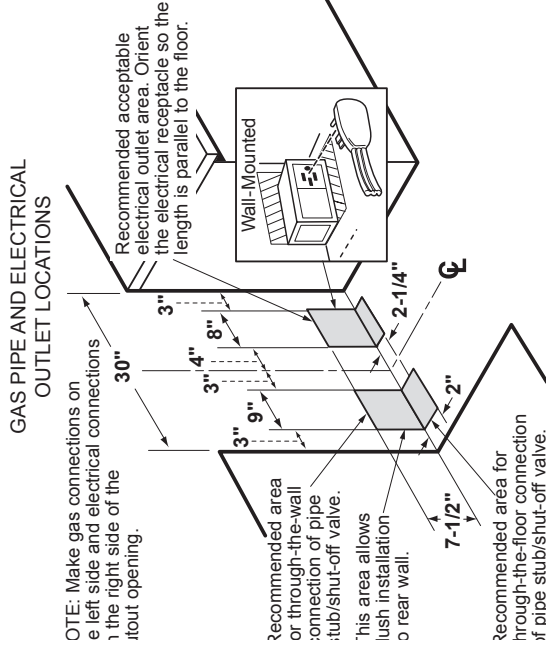

P2B940SEJ

GE Profile™ Series 30" Dual-Fuel Free-Standing Convection Range with Warming Drawer

DIMENSIONS AND INSTALLATION INFORMATION (IN INCHES)

ELECTRICAL RATING: 240V, 60Hz, 30A

INSTALLATION INFORMATION: Before installing, consult installation instructions packed with product for current dimensional data.

For answers to your Monogram®, GE Profile™ Series or GE® Series appliance questions, visit our website at geappliances.com or call GE Answer Center® service, 800.626.2000.