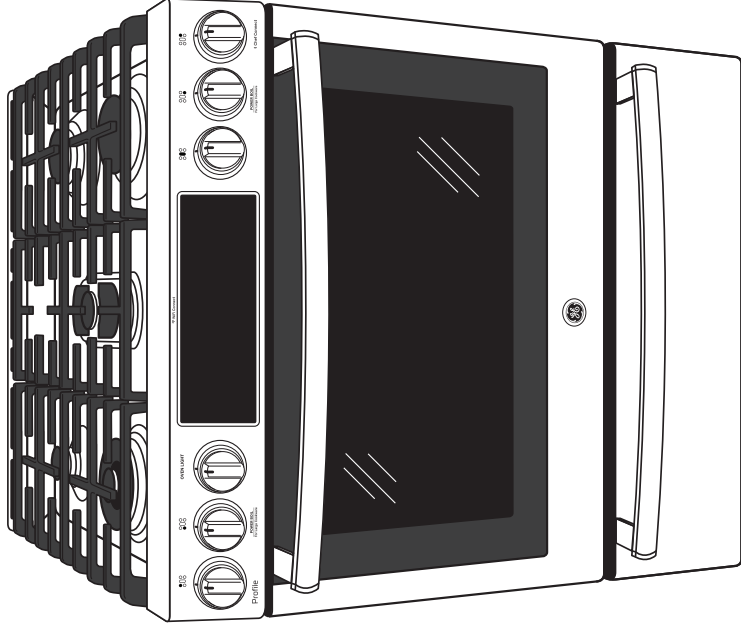

FEATURES AND BENEFITS

Edge-to-edge cooktop – A large, continuous cooking surface gives you extra room for pots and pans of all sizes and lets cookware move easily from burner to burner

21,000 BTU Tri-ring burner – Versatile burner creates intense heat perfect for searing, frying and sautéing

Extra-large, integrated, reversible cast iron grill/griddle – Enjoy ultimate cooking versatility. Cook up to six grilled cheeses on the industry's largest integrated griddle, and then flip it over to grill your favorite foods.

Dual-purpose center burner – Cook your way with a round burner for steaming broccoli and an oval burner for griddling sandwiches

Wi-fi Connect – Wirelessly control oven functions from your smartphone

Chef Connect – Three options with a single touch. For instant convenience, choose when to automatically sync clocks and the range elements with the microwave's surface light and vent

True European Convection with Precise Air – Accurate heat circulation ensures evenly baked foods

Self-clean, heavy-duty oven racks – Long-lasting racks look great and can be cleaned at the same time as the oven

Temperature Probe – Internal probe allows monitoring of roasts and meats to assure they are thoroughly and accurately cooked without opening the oven door

Self-clean with Steam Clean option – Clean your oven the way you want

Model P2S930SELSS – Stainless steel

GUARANTEED FIT

Replace your old 30" free-standing range with a new 30" slide-in model. GE slide-in ranges are guaranteed for an exact fit or GE Appliances will pay up to $300 toward modifications.

Visit geappliances.com for more info