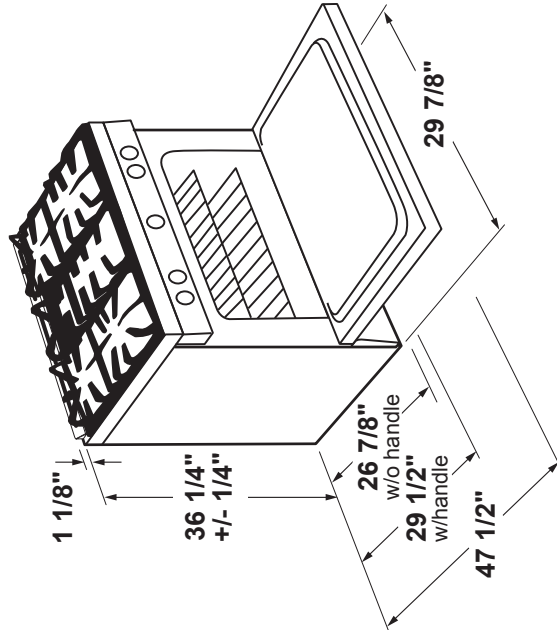

P2S930SELSS

GE Profile™ Series 30" Dual Fuel Slide-In Front Control Range

DIMENSIONS AND INSTALLATION INFORMATION (IN INCHES)

ELECTRICAL REQUIREMENTS: 240v/208v; 60Hz, 40A

INSTALLATION INFORMATION: Before installing, consult installation instructions packed with product for current dimensional data.

For all installations, install the required rear trim to back of range with 4 screws provided.