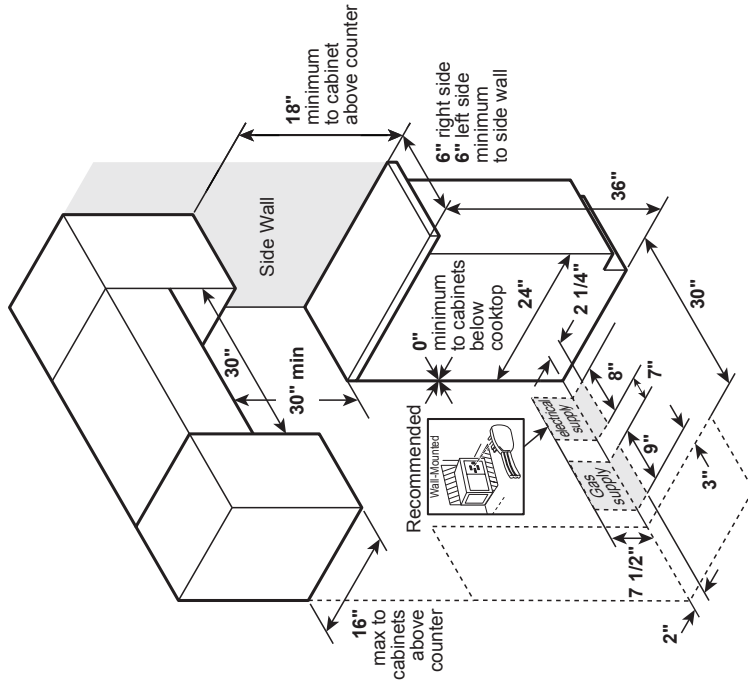

GAS PIPE AND ELECTRICAL OUTLET LOCATIONS

For answers to your Monogram, GE Café™ Series, GE Profile™ Series or GE Appliances product questions, visit our website at geappliances.com or call GE Answer Center® Service, 800.626.2000.