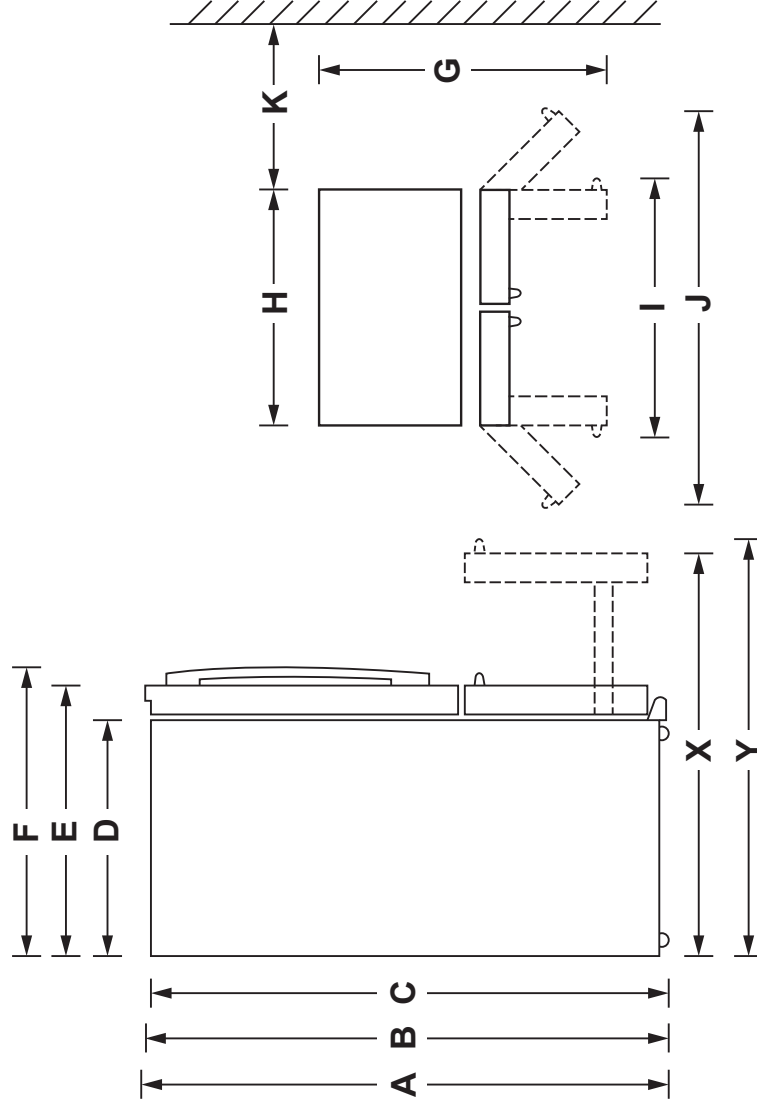

GYE22HBL/HMK/HSK

GE® ENERGY STAR® 22.2 Cu. Ft. Counter-Depth French-Door Refrigerator

DIMENSIONS AND INSTALLATION INFORMATION (IN INCHES)

| | |
|---|--------|
| Height to top of door (in.) A | 70-1/2 |
| Height to top of hinge (in.) B | 69-7/8 |
| Height to top of case (in.) C | 69 |
| Case depth without door (in.) D | 24-3/8 |
| Case depth less door handle (in.) E | 29-3/4 |
| Case depth with door handle (in.) F | 31-1/4 |
| Depth with fresh food door open 90° (in.) G | 43-3/8 |
| Width (in.) H | 35-3/4 |
| Width with door open 90° with door handle (in.) I | 44-5/8 |
| Width with doors open fully (in.) J | 68 |
| Min distance between side of case and wall, in either direction, to allow doors to open fully (in.) K | 16-1/8 |
| Depth with FZ door completely open (w/o handle) (in.) X | 44-3/4 |
| Depth with FZ door completely open (w/ handle) (in.) Y | 46-1/4 |