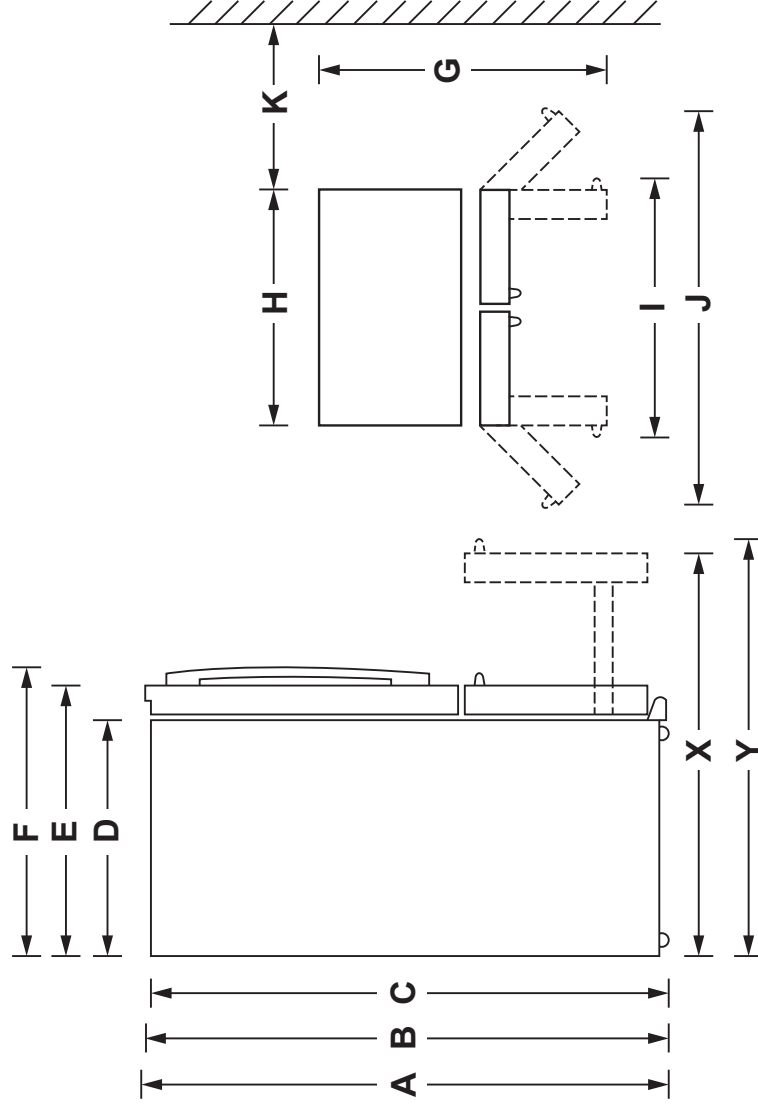

# PYE22KBL/KEL/KMK/KSK

GE Profile™ Series ENERGY STAR® 22.2 Cu. Ft. Counter-Depth French-Door Refrigerator

## DIMENSIONS AND INSTALLATION INFORMATION (IN INCHES)

Height to top of door (in.) A	70-1/2
Height to top of hinge (in.) B	69-7/8
Height to top of case (in.) C	69
Case depth without door (in.) D	24-3/8
Case depth less door handle (in.) E	29-3/4
Case depth with door handle (in.) F	31-1/4
Depth with fresh food door open 90° (in.) G	43-3/8
Width (in.) H	35-3/4
Width with door open 90° with door handle (in.) I	44-5/8
Width with doors open fully (in.) J	68
Min distance between side of case and wall, in either direction, to allow doors to open fully (in.) K	16-1/8
Depth with FZ door completely open (w/o handle) (in.) X	44-3/4
Depth with FZ door completely open (w/ handle) (in.) Y	46-1/4