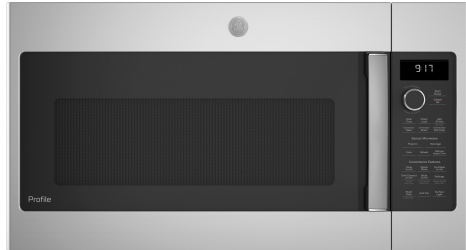

# GE Profile™ 1.7 Cu. Ft. Convection Over-the-Range Microwave Oven

Profile™ Series

Model# PVM9179SKSS

- Charcoal filter replacement for microwaves with grille and filter door - Easily install your new charcoal odor filter
- 1.7 cu. ft. capacity - 950 Watts (IEC-705 test procedure)
- Fast Cook - Convection and microwave cooking combine to deliver fast oven-quality results
- Sensor cooking controls - Automatically adjusts time and power for delicious cooking results
- Chef Connect - Three options with a single touch. For instant convenience, choose when to automatically sync clocks and the range elements with the microwave's surface light and vent
- LED cooktop lighting - Brighten the kitchen while saving on energy and maintenance costs
- Easy clean enamel interior with steam clean - Makes cleaning spills and splatters a snap
- Convection rack - Achieve golden-brown results with a specially designed rack that allows air to circulate around foods for even heat distribution during convection cooking
- Upfront charcoal filter with indicator light - Light indicates when odor-removing charcoal filter needs to be replaced
- My Cycle - Create a custom cook time setting, and with one touch, cook your favorite dish just the way you like
- Removable oven rack - Full-width cooking rack allows for multi-level cooking simultaneously, allowing you to cook large quantities of your family's favorites