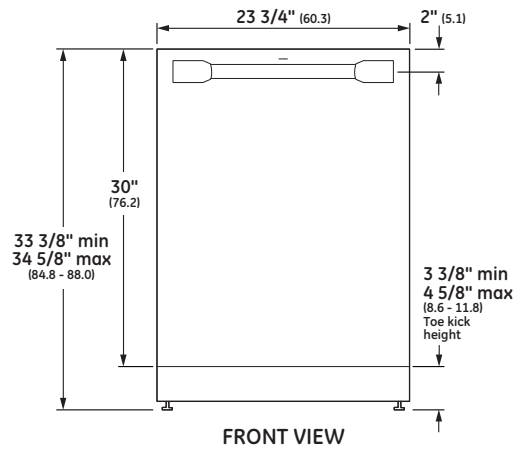

SPECIFICATIONS

Overall Width	23 3/4" (60.3 cm)
Overall Height	33 3/8" (84.8 cm) Min 34 5/8" (88.0 cm) Max
Overall Depth	24" (61 cm)
Door Clearance	25 1/2" (64.8 cm)
Overall Dishwasher Capacity	16 Place Settings
Minimum Cabinet Width	24" (61 cm)
Minimum Cabinet Depth	24" (61 cm)
Cutout Width	24" (61 cm)
Cutout Height	33 1/2" (85.1 cm) Min 34 3/4" (88.3 cm) Max
Electrical Requirements	9.0 A
Hose Length	No more than 12' (3.7 m)
Voltz/Hertz/Amps	115 V, 60 Hz, 15 or 20 amp circuit
Shipping Weight	139 lb (63 kg)

OVERALL DIMENSIONS

Dimensions in parentheses are in centimeters unless otherwise noted.

ELEVATE EVERYTHING™

INSTALLATION

NOTES

- A** The dishwasher drain hose must be no more than 12 feet in length for proper drainage.
- B** Electrical connections are at the right front of the dishwasher and water connections are on the left. The hot water line should extend forward 30" to 40" from the rear wall. The electrical must extend forward at least 24" to reach the junction box.
- C** To prevent siphoning, an air gap or high drain loop must be used.