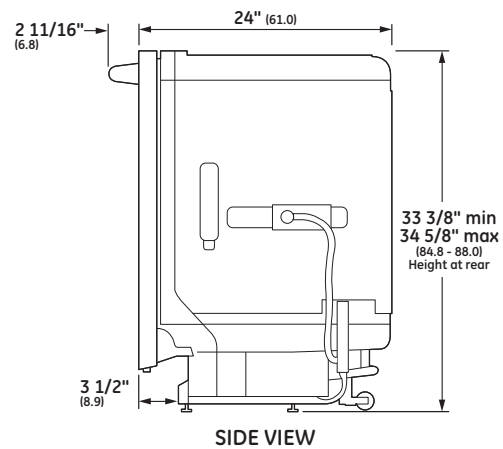

SPECIFICATIONS

Overall Width	23 3/4" (60.3 cm)
Overall Height	33 3/8" (84.8 cm) Min 34 5/8" (88.0 cm) Max
Overall Depth	24" (61 cm)
Door Clearance	25 1/2" (64.8 cm)
Overall Dishwasher Capacity	16 Place Settings
Minimum Cabinet Width	24" (61 cm)
Minimum Cabinet Depth	24" (61 cm)
Cutout Width	24" (61 cm)
Cutout Height	33 1/2" (85.1 cm) Min 34 3/4" (88.3 cm) Max
Electrical Requirements	9.0 A
Hose Length	No more than 12' (3.7 m)
Voltz/Hertz/Amps	115 V, 60 Hz, 15 or 20 amp circuit
Shipping Weight	139 lb (63 kg)

OVERALL DIMENSIONS

Dimensions in parentheses are in centimeters unless otherwise noted.

ELEVATE EVERYTHING™

INSTALLATION

NOTES

- A** The dishwasher drain hose must be no more than 12 feet in length for proper drainage.
- B** Electrical connections are at the right front of the dishwasher and water connections are on the left. The hot water line should extend forward 30" to 40" from the rear wall. The electrical must extend forward at least 24" to reach the junction box.
- C** To prevent siphoning, an air gap or high drain loop must be used.