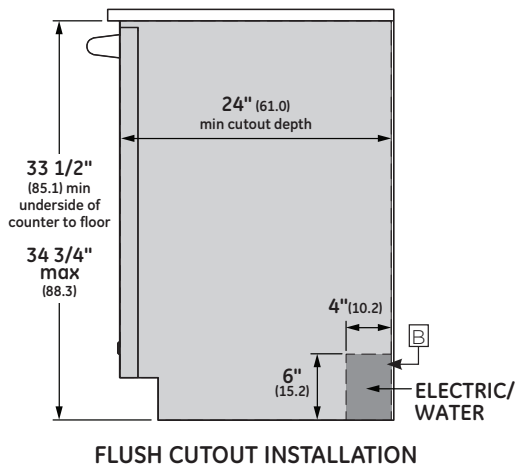

SPECIFICATIONS

Overall Width	23 3/4" (60.3 cm)
Overall Height	33 3/8" (84.8 cm) Min 34 5/8" (88.0 cm) Max
Overall Depth	24" (61 cm)
Door Clearance	25 1/2" (64.8 cm)
Overall Dishwasher Capacity	16 Place Settings
Minimum Cabinet Width	24" (61 cm)
Minimum Cabinet Depth	24" (61 cm)
Cutout Width	24" (61 cm)
Cutout Height	33 1/2" (85.1 cm) Min 34 3/4" (88.3 cm) Max
Electrical Requirements	9.0 A
Hose Length	No more than 12' (3.7 m)
Voltz/Hertz/Amps	115 V, 60 Hz, 15 or 20 amp circuit
Shipping Weight	139 lb (63 kg)

OVERALL DIMENSIONS

Dimensions in parentheses are in centimeters unless otherwise noted.

ELEVATE EVERYTHING™

INSTALLATION

NOTES

- A** The dishwasher drain hose must be no more than 12 feet in length for proper drainage.
- B** Electrical connections are at the right front of the dishwasher and water connections are on the left. The hot water line should extend forward 30" to 40" from the rear wall. The electrical must extend forward at least 24" to reach the junction box.
- C** To prevent siphoning, an air gap or high drain loop must be used.