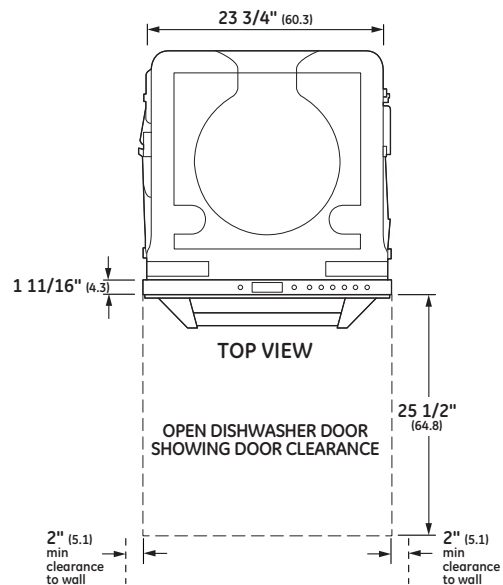

SPECIFICATIONS

Overall Width	23 3/4" (60.3 cm)
Overall Height	33 3/8" (84.8 cm) Min 34 5/8" (88.0 cm) Max
Overall Depth	24" (61 cm)
Door Clearance	25 1/2" (64.8 cm)
Overall Dishwasher Capacity	16 Place Settings
Minimum Cabinet Width	24" (61 cm)
Minimum Cabinet Depth	24" (61 cm)
Cutout Width	24" (61 cm)
Cutout Height	33 1/2" (85.1 cm) Min 34 3/4" (88.3 cm) Max
Electrical Requirements	9.0 A
Hose Length	No more than 12' (3.7 m)
Voltz/Hertz/Amps	115 V, 60 Hz, 15 or 20 amp circuit
Shipping Weight	139 lb (63 kg)

OVERALL DIMENSIONS

Dimensions in parentheses are in centimeters unless otherwise noted.

ELEVATE EVERYTHING™

INSTALLATION

NOTES

- A** The dishwasher drain hose must be no more than 12 feet in length for proper drainage.
- B** Electrical connections are at the right front of the dishwasher and water connections are on the left. The hot water line should extend forward 30" to 40" from the rear wall. The electrical must extend forward at least 24" to reach the junction box.
- C** To prevent siphoning, an air gap or high drain loop must be used.