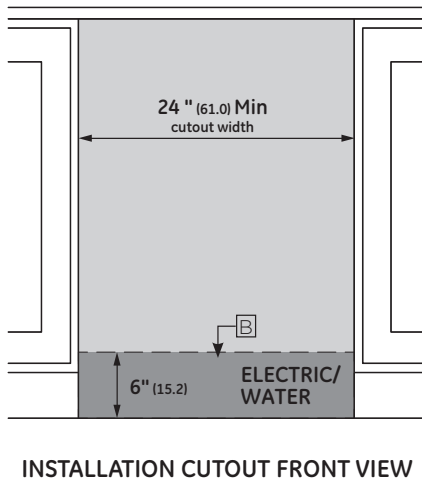

SPECIFICATIONS

Overall Width	23 3/4" (60.3 cm)
Overall Height	33 3/8" (84.8 cm) Min 34 5/8" (88.0 cm) Max
Overall Depth	24" (61 cm)
Door Clearance	25 1/2" (64.8 cm)
Overall Dishwasher Capacity	16 Place Settings
Minimum Cabinet Width	24" (61 cm)
Minimum Cabinet Depth	24" (61 cm)
Cutout Width	24" (61 cm)
Cutout Height	33 1/2" (85.1 cm) Min 34 3/4" (88.3 cm) Max
Electrical Requirements	9.0 A
Hose Length	No more than 12' (3.7 m)
Voltz/Hertz/Amps	115 V, 60 Hz, 15 or 20 amp circuit
Shipping Weight	139 lb (63 kg)

OVERALL DIMENSIONS

Dimensions in parentheses are in centimeters unless otherwise noted.

ELEVATE EVERYTHING™

INSTALLATION

NOTES

- A** The dishwasher drain hose must be no more than 12 feet in length for proper drainage.
- B** Electrical connections are at the right front of the dishwasher and water connections are on the left. The hot water line should extend forward 30" to 40" from the rear wall. The electrical must extend forward at least 24" to reach the junction box.
- C** To prevent siphoning, an air gap or high drain loop must be used.