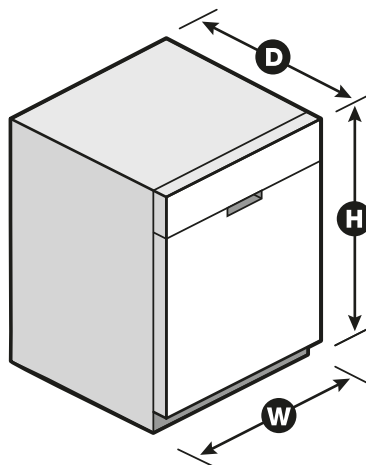

dBA* 51

Number of Racks 2

Tub Material Plastic

Wash System Filter

Wash System Type Removable Filter

Number of Wash Arms 3

Dimensions

Product Dimensions (H x W x D) 34-1/2" x 23-7/8" x 24-1/2"

Depth with Door Open 90° 49-1/2"

Reference Material

[Dimension Guide](#)

[Install Guide](#)

[Use & Care Guide](#)

[Energy Guide](#)

[Warranty](#)

*Per IEC standards. **Compared to Normal cycle with lightly soiled loads. NOTE: Dimensions are for planning purposes only. For complete details, see Installation Instructions packed with product. Specifications subject to change without notice.