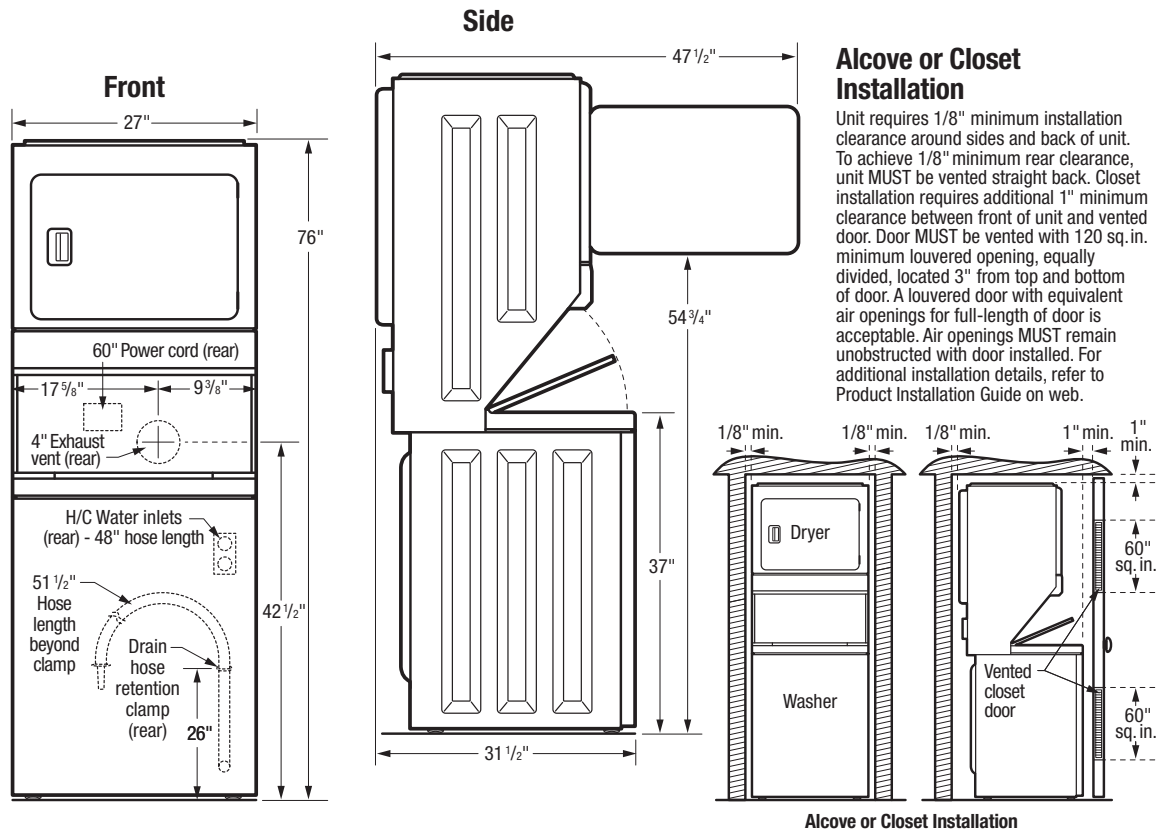

FLCE7522AW

Laundry Center

Available Colors : White

Electric Washer/Dryer Laundry Center - 3.9 Cu. Ft Washer and 5.6 Cu. Ft. Dryer

Version : 12/19

Installation Drawing

Note: For planning purposes only. Always consult local and national electric, gas and plumbing codes. Refer to Product Installation Guide for detailed installation instructions on the web at frigidaire.com / frigidaire.ca.

FRIGIDAIRE

USA • 10200 David Taylor Drive • Charlotte, NC 28262 • 1-800-FRIGIDAIRE • frigidaire.com
CANADA • 5855 Terry Fox Way • Mississauga, ON L5V 3E4 • 1-800-265-8352 • frigidaire.ca