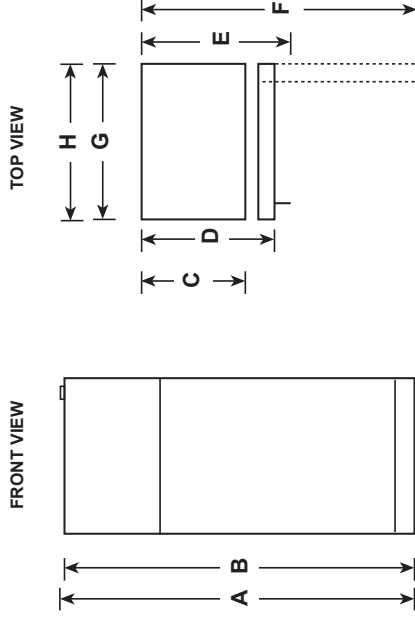

GIE18GCN/GSN/GTN

GE ENERGY STAR® 17.5 Cu. Ft. Top-Freezer Refrigerator

DIMENSIONS AND INSTALLATION INFORMATION (IN INCHES)

OVERALL DIMENSIONS	Height to top of hinge (in.) A	67-3/8
	Height to top of case (in.) B	66-7/8
	Case depth without door (in.) C	26-3/4
	Case depth less door handle (in.) D	30-1/2
	Case depth with door handle (in.) E	32-5/8
	Depth with fresh food door open 90° (in.) F	57
	Width (in.) G	28
AIR CLEARANCES	Width with door open 90° with door handle (in.) H	30-5/8
	Each side (in.)	3/4
	Top (in.)	1
	Back (in.)	2

For answers to your Monogram, GE Coffin Series, GE Profile™ Series or GE Appliances product questions, visit our website at geappliances.com or call GE Answer Center® Service, 800.626.2000.

Listed by Underwriters Laboratories