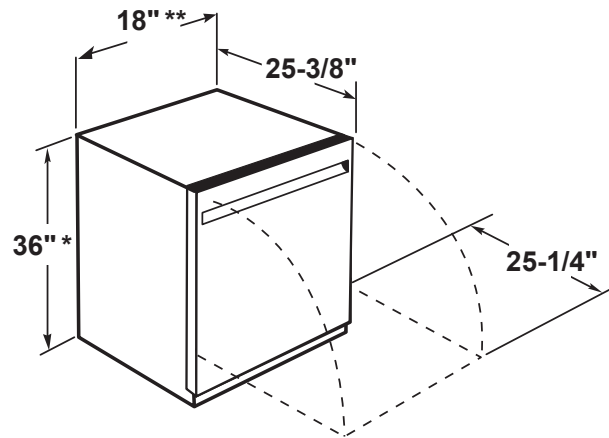

GPT145SSL

GE® 18" Portable Dishwasher

DIMENSIONS AND INSTALLATION INFORMATION (IN INCHES)

ELECTRICAL RATING

Voltage AC 120
Hertz..... 60
Total connected load amperage..... 8.9

For use on adequately wired 120-volt, 15-amp circuit having 2-wire service with a separate ground wire. This appliance must be grounded for safe operation.

INSTALLATION INFORMATION:

Before installing, consult installation instructions packed with product for current dimensional data.

*Includes top and wheels

**Includes countertop

For answers to your Monogram, GE Café™ Series, GE Profile™ Series or GE Appliances product questions, visit our website at geappliances.com or call GE Answer Center® Service, 800.626.2000.