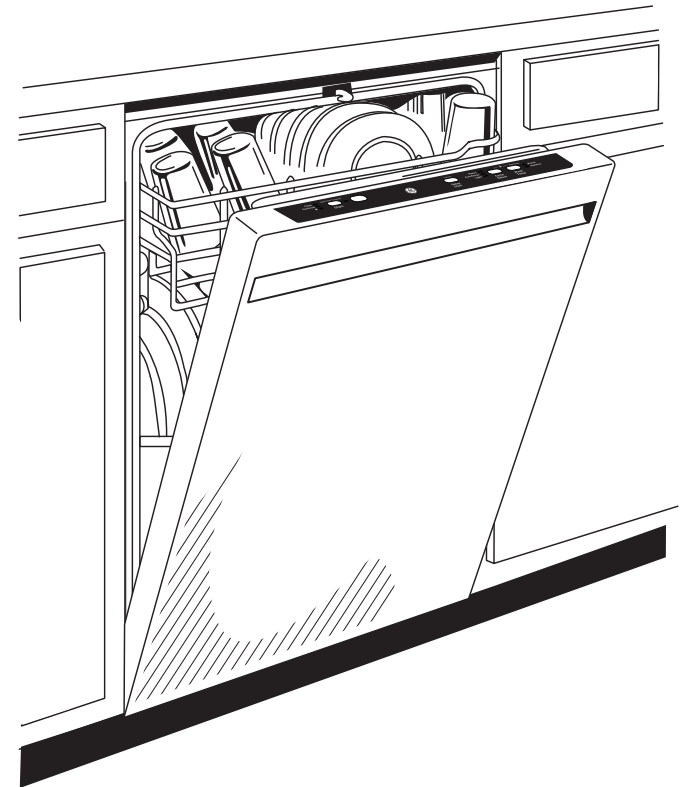

GPT145SSL

GE® 18" Portable Dishwasher

FEATURES AND BENEFITS

Autosense Cycle - A beam of light measures soil levels and water temperature to adjust to the ideal cycle time

Piranha Hard Food Disposer - To ensure consistently clean items, this stainless steel blade rotates at 3,600 RPM to pulverize food particles and helps to prevent large particles from clogging the wash arms

Sanitize option (NSF Certified) - High-temperature rinse sanitizes and reduces by 99.999% the bacteria found on dishes

3-Level Wash - Expect exceptionally clean table-ready dishes with powerful wash arms

52 dBA

Model GPT145SSLSS - Stainless steel

For answers to your Monogram, GE Café™ Series, GE Profile™ Series or GE Appliances product questions, visit our website at geappliances.com or call GE Answer Center® Service, 800.626.2000.

Specification Revised 4/20