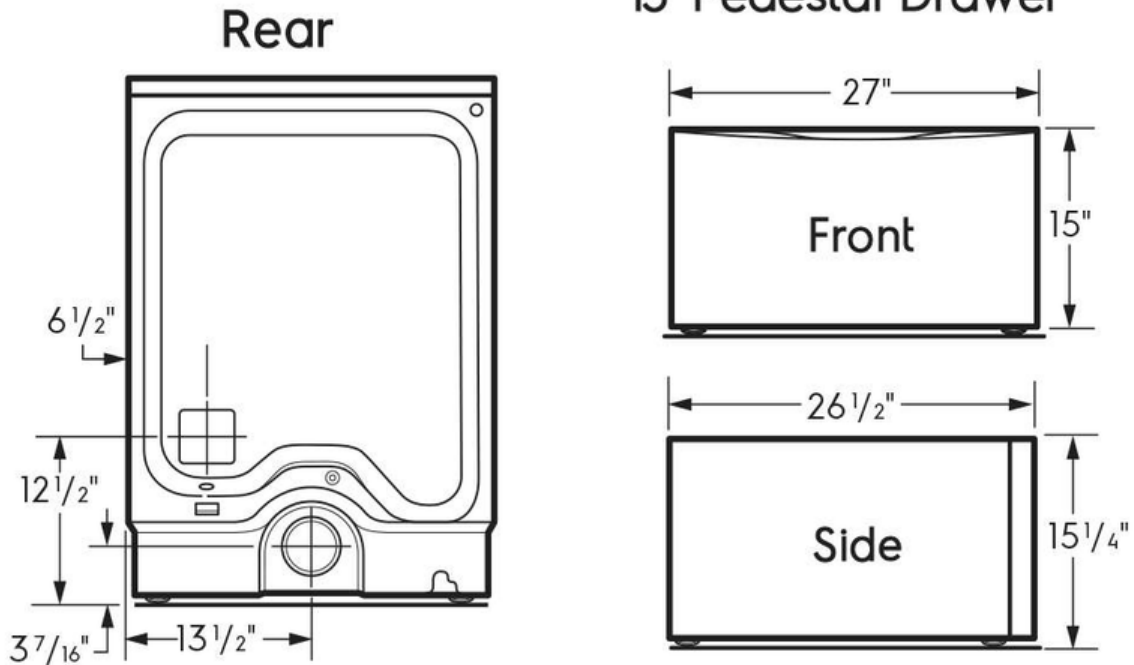

Optional 15" Pedestal Drawer

High standards of quality at Electrolux Home Products, Inc. mean we are constantly working to improve our products. We reserve the right to change specifications or discontinue models without notice.

Electrolux Major Appliances, N.A.

USA • 10200 David Taylor Drive • Charlotte, NC 28262 • Charlotte, NC 28262 • 1-877-4electrolux (1-877-435-3287) • electroluxappliances.com

CANADA • 5855 Terry Fox Way • Mississauga, ON L5V 3E4 • 1-800-265-8352 • electroluxappliances.ca