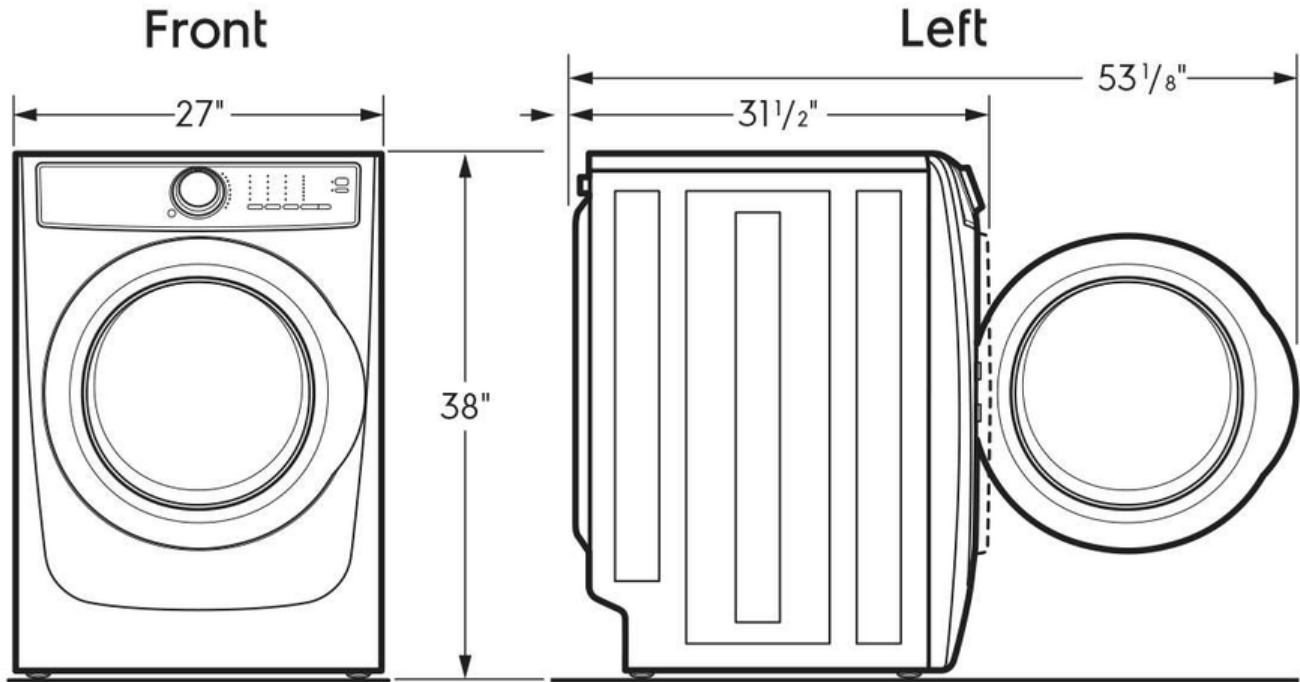

Electrolux

Electric 8.0 Cu. Ft. Front Load Dryer

ELFE7337AW

Version : 06/21