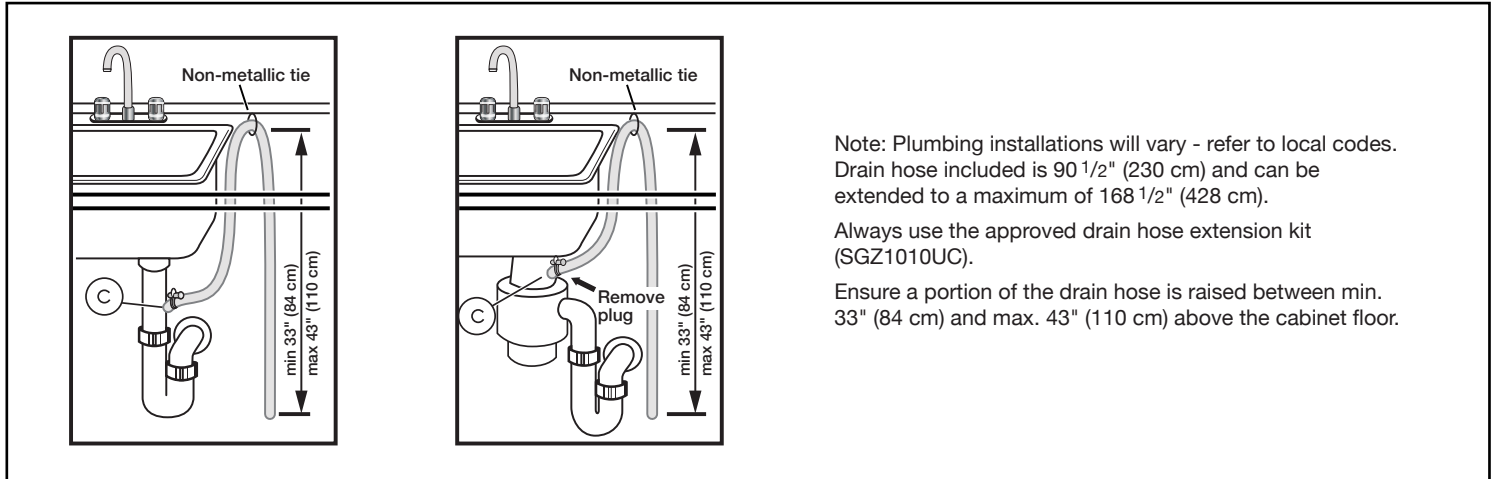

Notes: All height, width and depth dimensions are shown in inches. BSH reserves the absolute and unrestricted right to change product materials and specifications, at any time, without notice. Consult the product's installation instructions for final dimensional data and other details prior to making cutout.

24" Recessed Handle Dishwasher

100 Series – Stainless Steel SHE3AEM5N

BOSCH

Invented for life

Installation Details

Accessories: To purchase Bosch accessories, cleaners & parts please visit www.bosch-home.com/us/store or call 1-800-944-2904 (Mon to Fri 5 am to 6 pm PST, Sat 6 am to 3 pm PST).